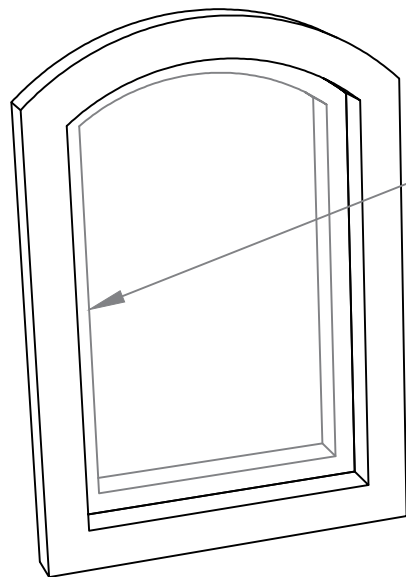

# WINDOWS - STANDARD TYPES

---

6" Wide  
Window Surround  
Type "A"

WINDOW FRAME  
BY OTHERS

6" Wide  
Window Surround  
Type "B"

6" Wide  
Window Surround  
Type "C"

WINDOW FRAME  
BY OTHERS

6" Wide  
Window Surround  
Type "D"

Note:  
All Window Profiles shall be provided in 24" lengths, typical.

architectural stone and tile

[www.mstoneandtile.com](http://www.mstoneandtile.com)

WINDOWS  
STANDARD  
TYPES