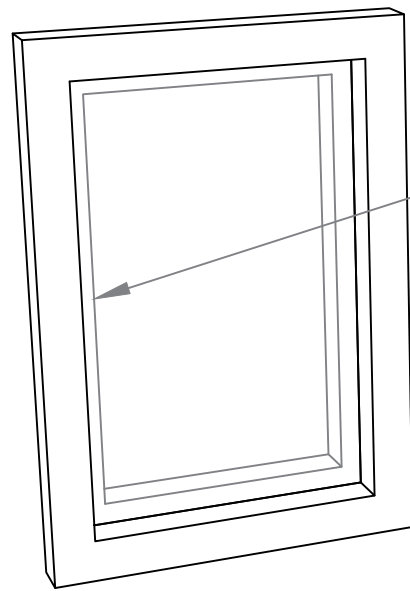

# WINDOWS - STANDARD TYPES

---

6" Wide  
Window Surround  
Type "A"

WINDOW FRAME  
BY OTHERS

6" Wide  
Window Surround  
Type "B"

6" Wide  
Window Surround  
Type "C"

WINDOW FRAME  
BY OTHERS

6" Wide  
Window Surround  
Type "D"

Note:  
All Window Profiles shall be provided in 24" lengths, typical.

architectural stone and tile

[www.mstoneandtile.com](http://www.mstoneandtile.com)

WINDOWS  
STANDARD  
TYPES