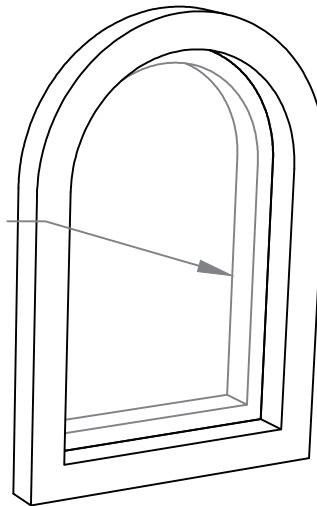

# WINDOWS - STANDARD TYPES

---

6" Wide  
Window Surround  
Type "A"

WINDOW FRAME  
BY OTHERS

6" Wide  
Window Surround  
Type "B"

6" Wide  
Window Surround  
Type "C"

WINDOW FRAME  
BY OTHERS

6" Wide  
Window Surround  
Type "D"

Note:  
All Window Profiles shall be provided in 24" lengths, typical.

architectural stone and tile

[www.mstoneandtile.com](http://www.mstoneandtile.com)

WINDOWS  
STANDARD  
TYPES