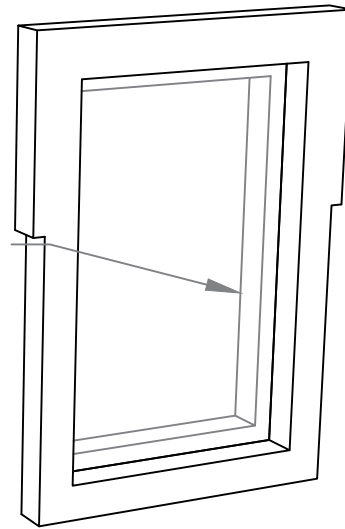

# WINDOWS - STANDARD TYPES

---

6" Wide  
Window Surround  
Type "A"

WINDOW FRAME  
BY OTHERS

6" Wide  
Window Surround  
Type "B"

6" Wide  
Window Surround  
Type "C"

WINDOW FRAME  
BY OTHERS

6" Wide  
Window Surround  
Type "D"

Note:  
All Window Profiles shall be provided in 24" lengths, typical.

architectural stone and tile

[www.mstoneandtile.com](http://www.mstoneandtile.com)

WINDOWS  
STANDARD  
TYPES