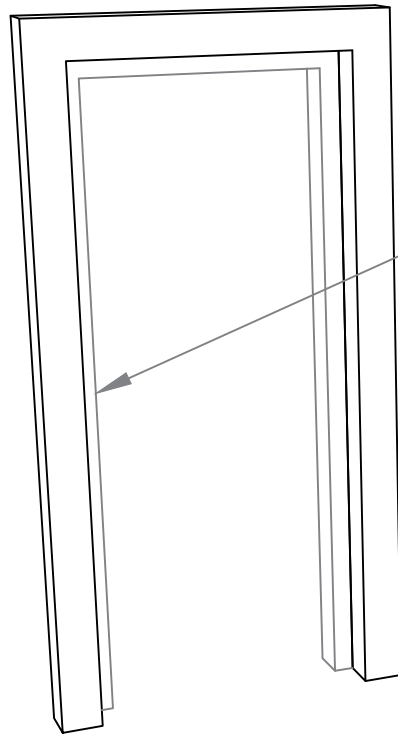

# DOORS - STANDARD TYPES

6" Wide  
Door Surround  
Type "A"

6" Wide  
Door Surround  
Type "B"

DOOR FRAME  
BY OTHERS

6" Wide  
Door Surround  
Type "C"

6" Wide  
Door Surround  
Type "D"

DOOR FRAME  
BY OTHERS

Note:  
All Door Profiles shall be provided in 24" lengths, typical.

architectural stone and tile  
[www.mstoneandtile.com](http://www.mstoneandtile.com)

DOORS  
STANDARD  
TYPES