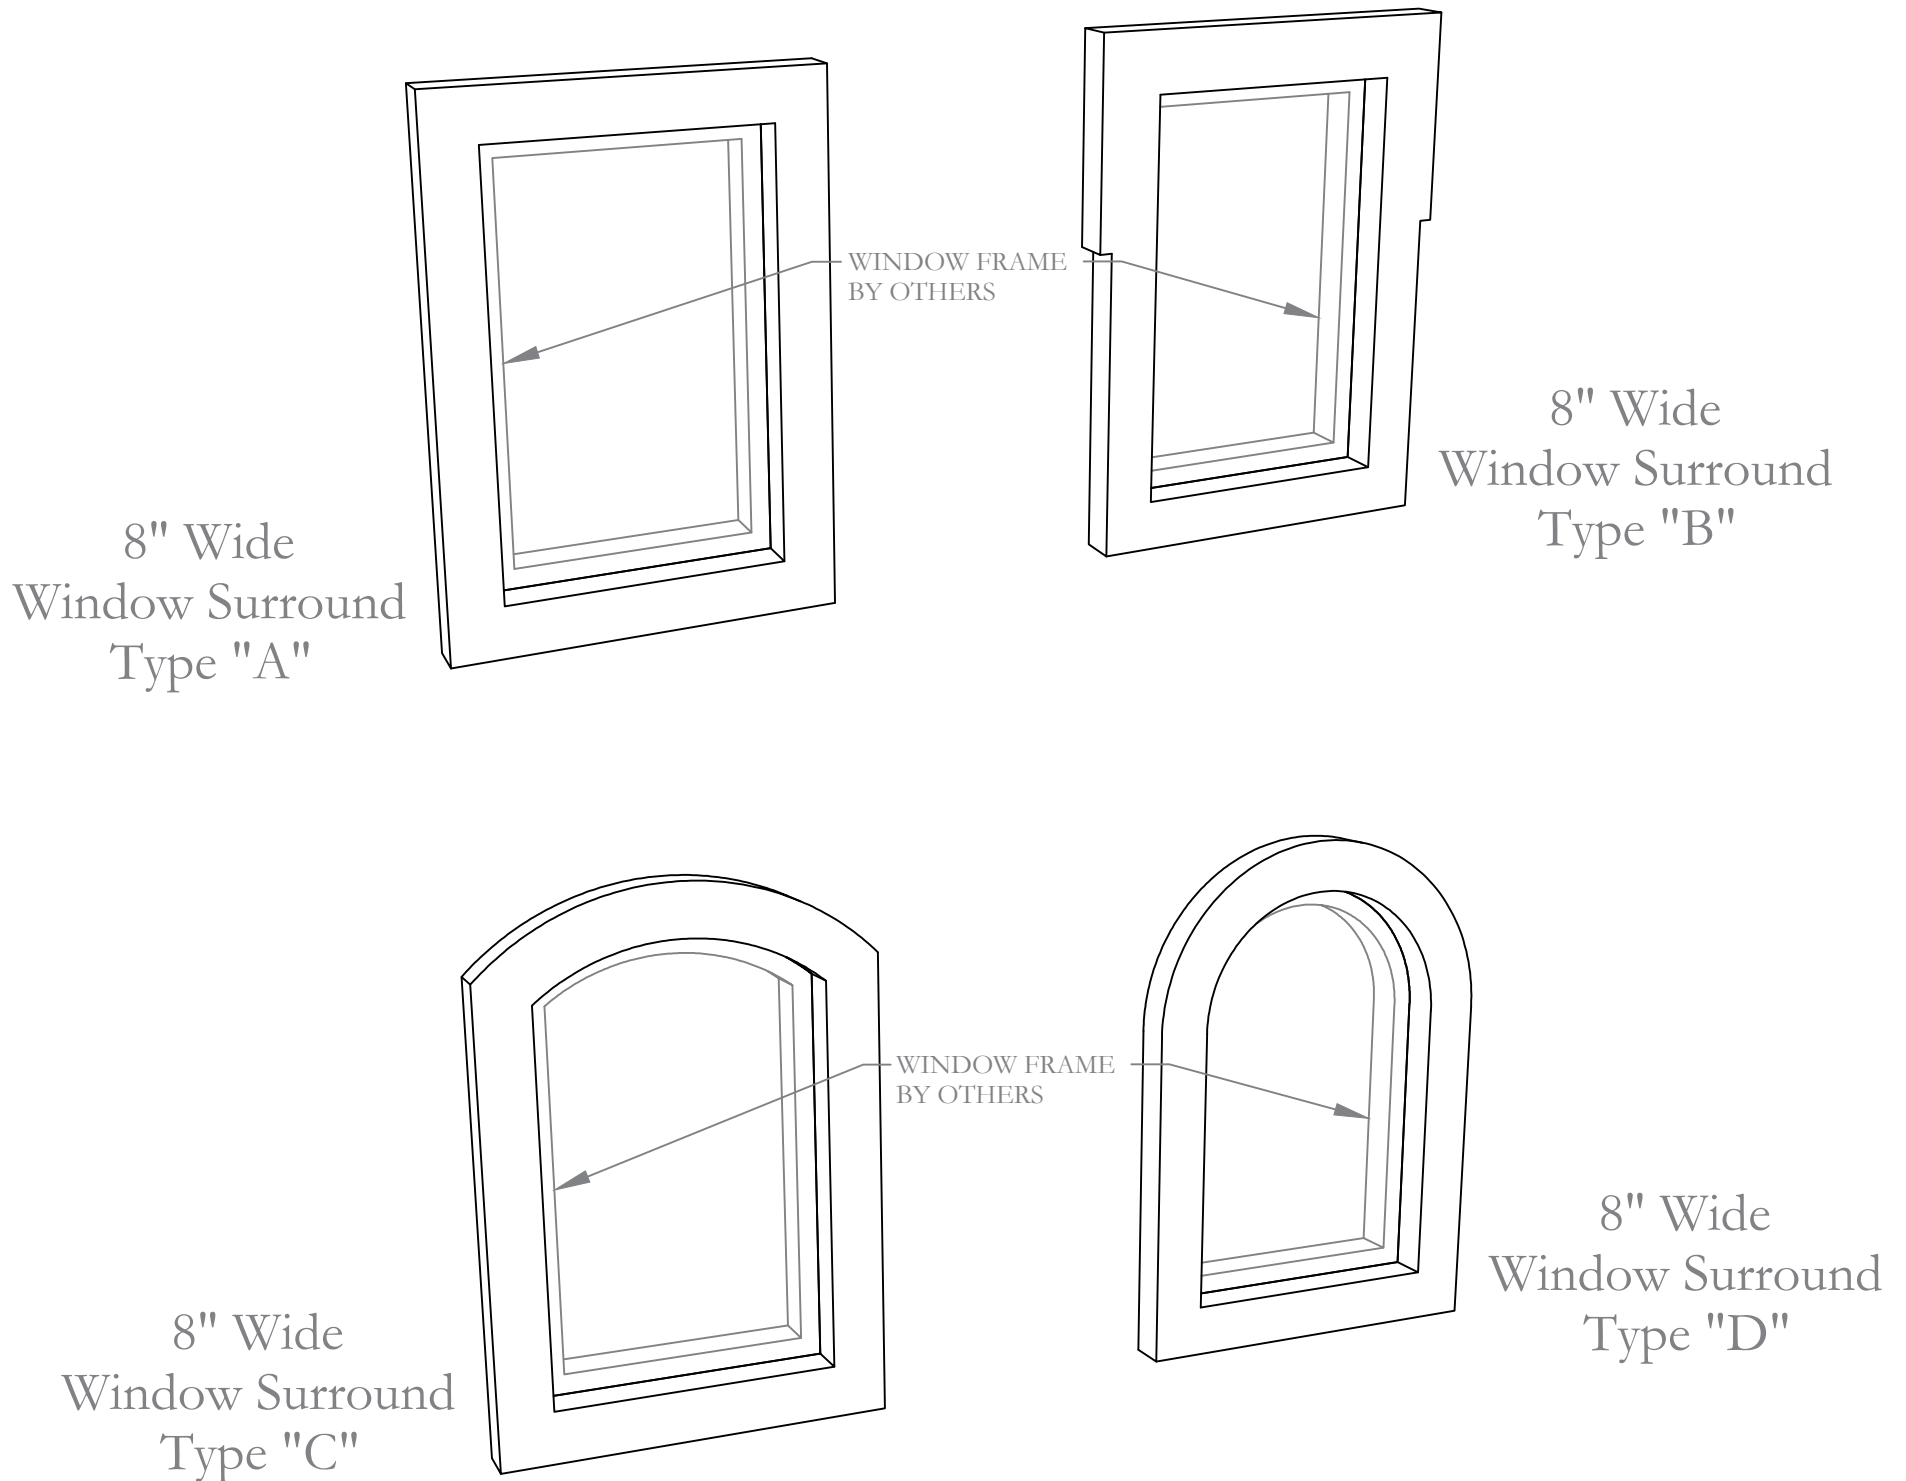

WINDOWS - STANDARD TYPES

Note:
All Window Profiles shall be provided in 24" lengths, typical.