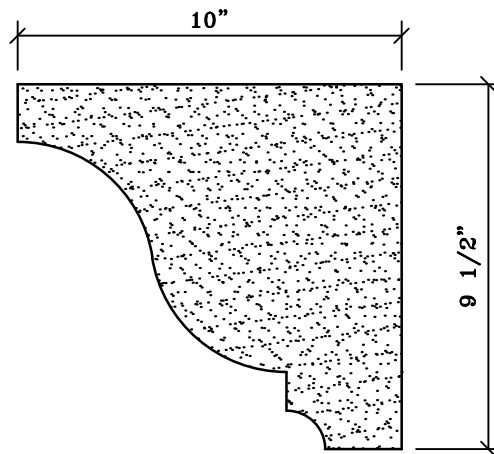

CORNICE TRIM - STANDARD PROFILES

MO-920 Cornice Trim
Formerly # CR102

MO-921 Cornice Trim
Formerly # CR106

MO-922 Cornice Trim
Formerly # CR105

MO-923 Cornice Trim
Formerly # CR101

MO-924 Cornice Trim
Formerly # CR103

MO-925 Cornice Trim
Formerly # CR104

Note:
All Cornice Trim shall be provided in 24" lengths, typical.

architectural stone and tile
www.mstoneandtile.com

CORNICE TRIM
STANDARD
PROFILES