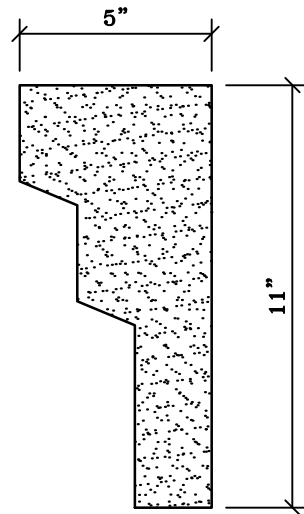

CORNICE TRIM - STANDARD PROFILES

MO-920 Cornice Trim
Formerly # CR102

MO-921 Cornice Trim
Formerly # CR106

MO-922 Cornice Trim
Formerly # CR105

MO-923 Cornice Trim
Formerly # CR101

MO-924 Cornice Trim
Formerly # CR103

MO-925 Cornice Trim
Formerly # CR104

Note:
All Cornice Trim shall be provided in 24" lengths, typical.

architectural stone and tile
www.mstoneandtile.com

CORNICE TRIM
STANDARD
PROFILES