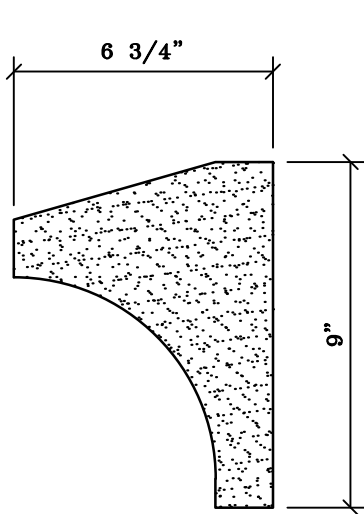

CORNICE TRIM - STANDARD PROFILES

MO-920 Cornice Trim
Formerly # CR102

MO-921 Cornice Trim
Formerly # CR106

MO-922 Cornice Trim
Formerly # CR105

MO-923 Cornice Trim
Formerly # CR101

MO-924 Cornice Trim
Formerly # CR103

MO-925 Cornice Trim
Formerly # CR104

Note:
All Cornice Trim shall be provided in 24" lengths, typical.

architectural stone and tile
www.mstoneandtile.com

CORNICE TRIM
STANDARD
PROFILES