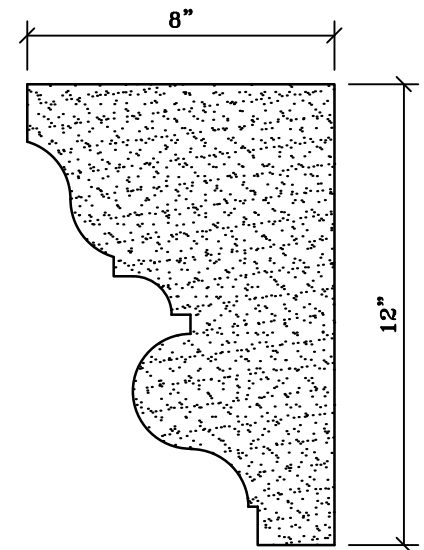

CORNICE TRIM - STANDARD PROFILES

MO-920 Cornice Trim
Formerly # CR102

MO-921 Cornice Trim
Formerly # CR106

MO-922 Cornice Trim
Formerly # CR105

MO-923 Cornice Trim
Formerly # CR101

MO-924 Cornice Trim
Formerly # CR103

MO-925 Cornice Trim
Formerly # CR104

Note:
All Cornice Trim shall be provided in 24" lengths, typical.

architectural stone and tile
www.mstoneandtile.com

CORNICE TRIM
STANDARD
PROFILES