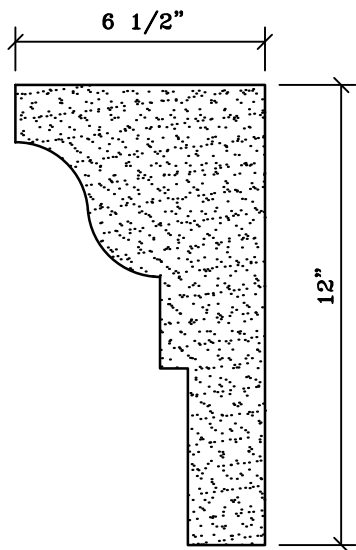

CORNICE TRIM - STANDARD PROFILES

MO-920 Cornice Trim
Formerly # CR102

MO-921 Cornice Trim
Formerly # CR106

MO-922 Cornice Trim
Formerly # CR105

MO-923 Cornice Trim
Formerly # CR101

MO-924 Cornice Trim
Formerly # CR103

MO-925 Cornice Trim
Formerly # CR104

Note:
All Cornice Trim shall be provided in 24" lengths, typical.

architectural stone and tile
www.mstoneandtile.com

CORNICE TRIM
STANDARD
PROFILES