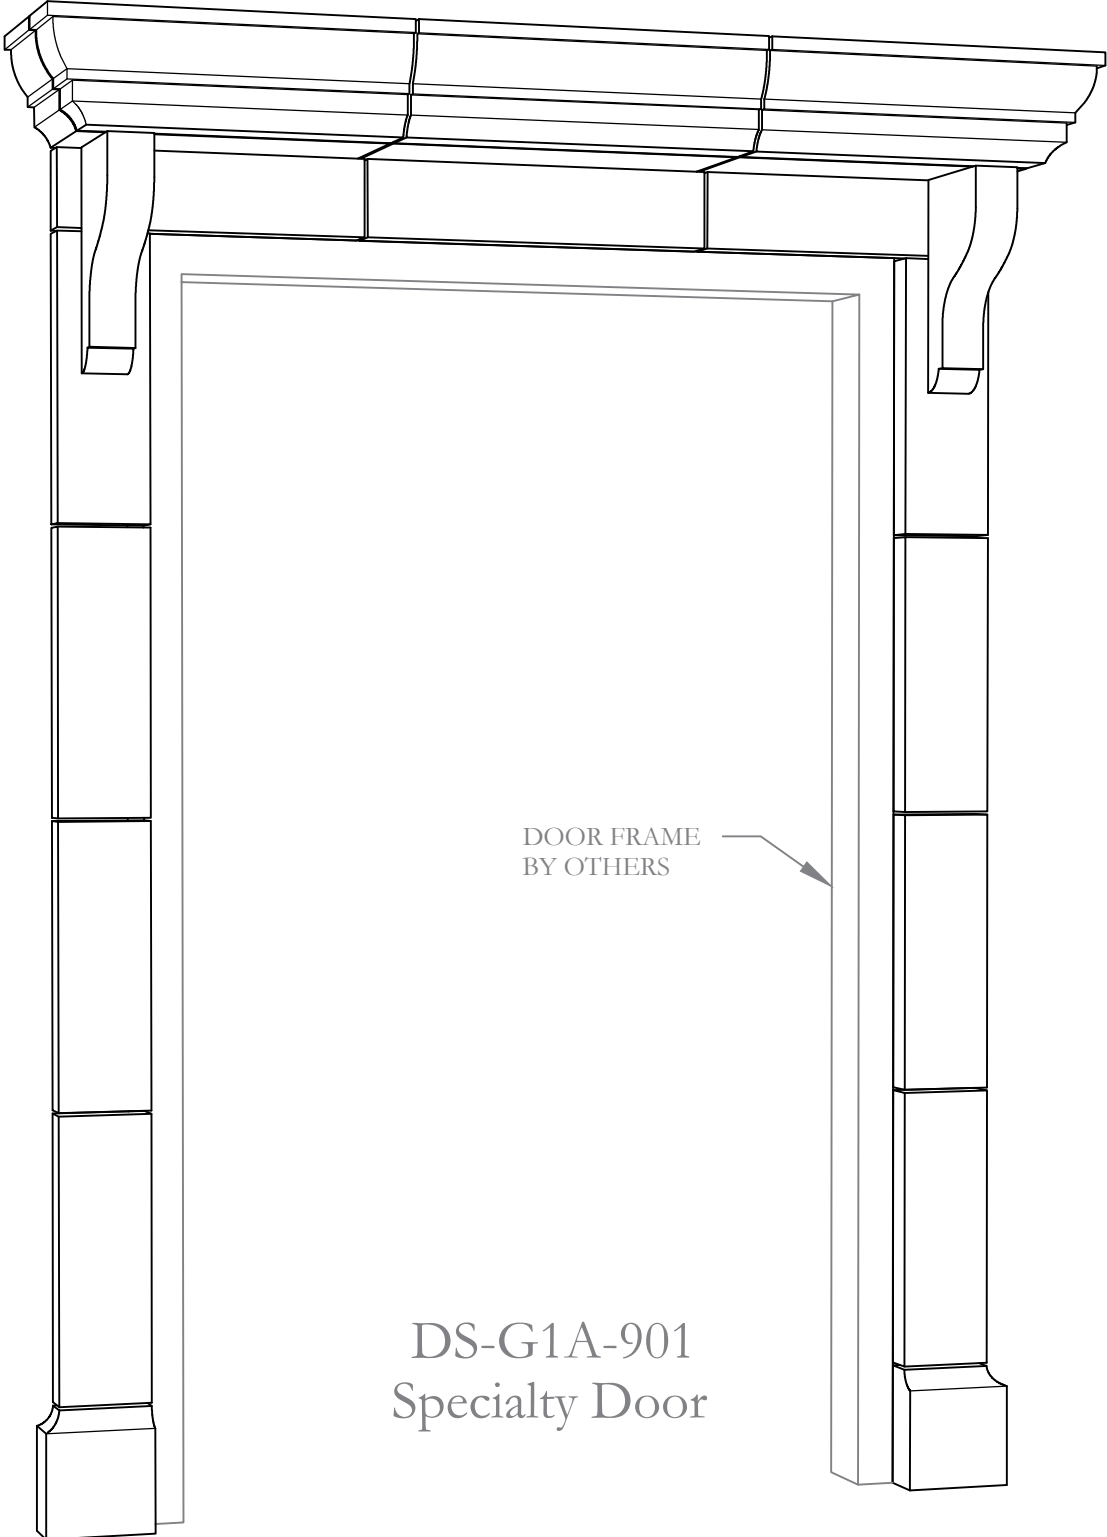

DOOR SURROUND - GROUP 1A #901

DOOR FRAME
BY OTHERS

DS-G1A-901
Specialty Door

architectural stone and tile
www.mstoneandtile.com

DS-G1A-901
SPECIALTY
DOOR
Formerly Door #DS757 "Provence"