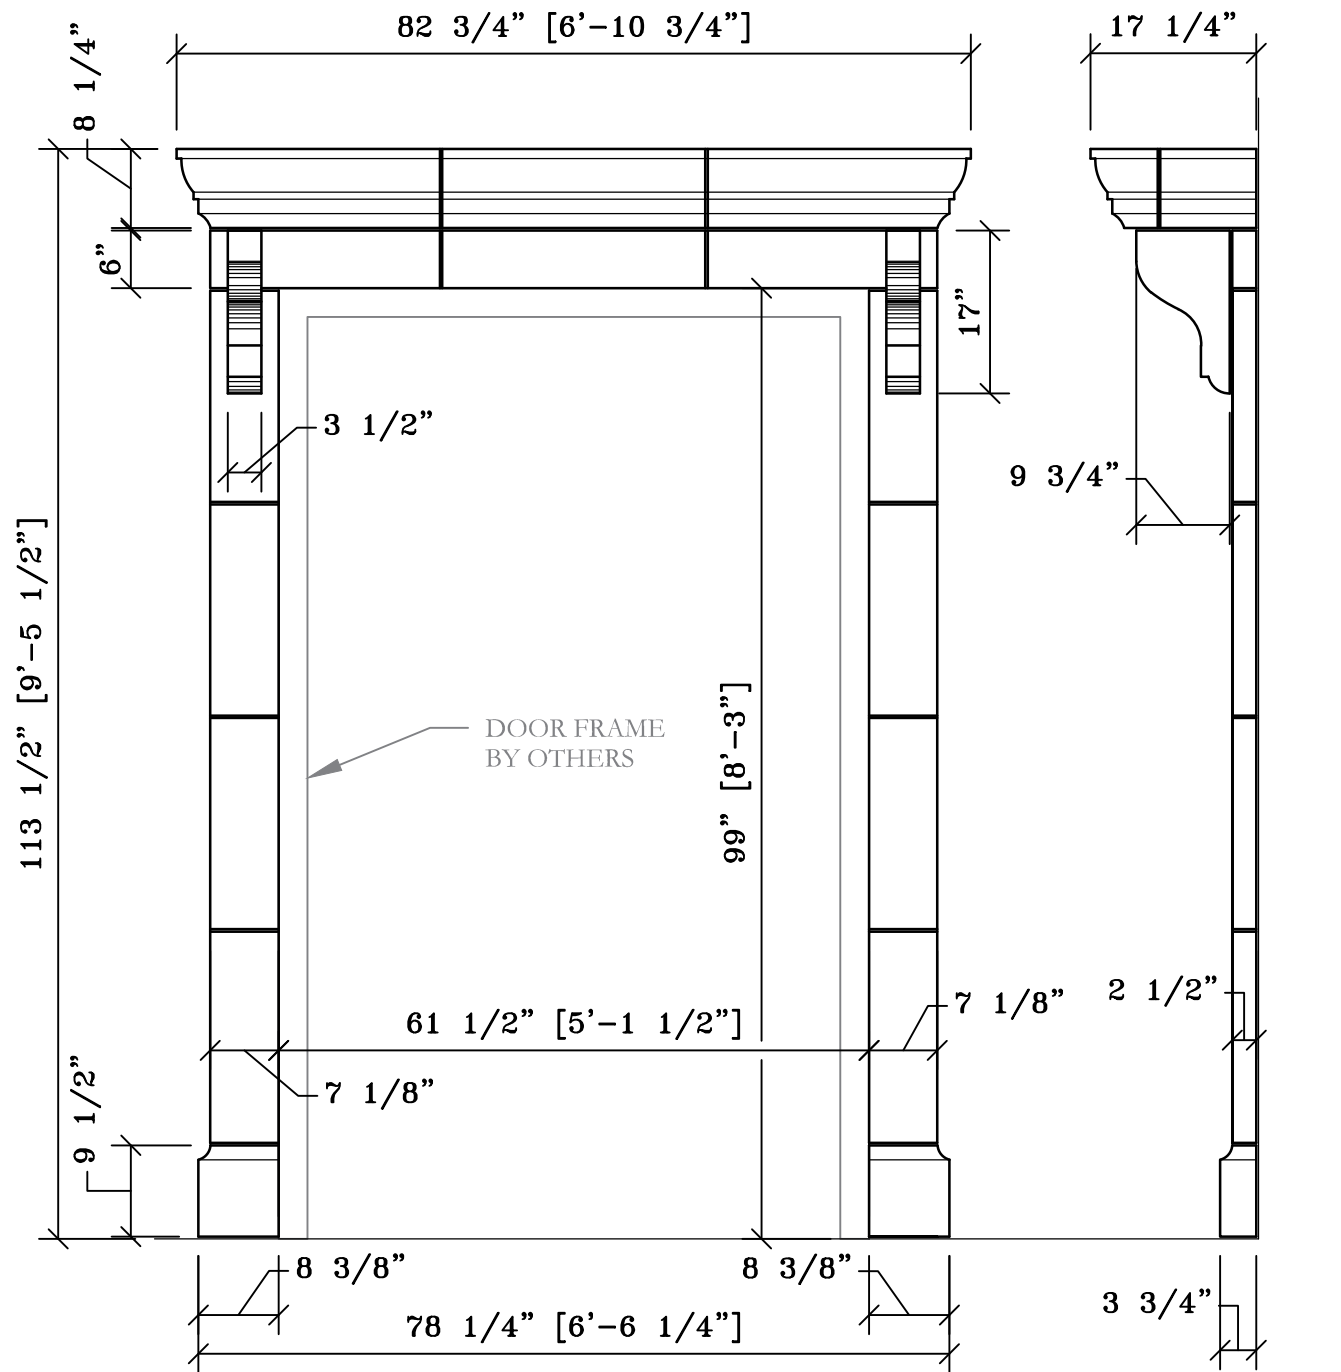

# DOOR SURROUND - GROUP 1A #901

DS-G1A-901 Specialty Door

Side View

materials marketing

architectural stone and tile

[www.mstoneandtile.com](http://www.mstoneandtile.com)

DS-G1A-901  
SPECIALTY  
DOOR

Formerly Door #DS757 "Provence"