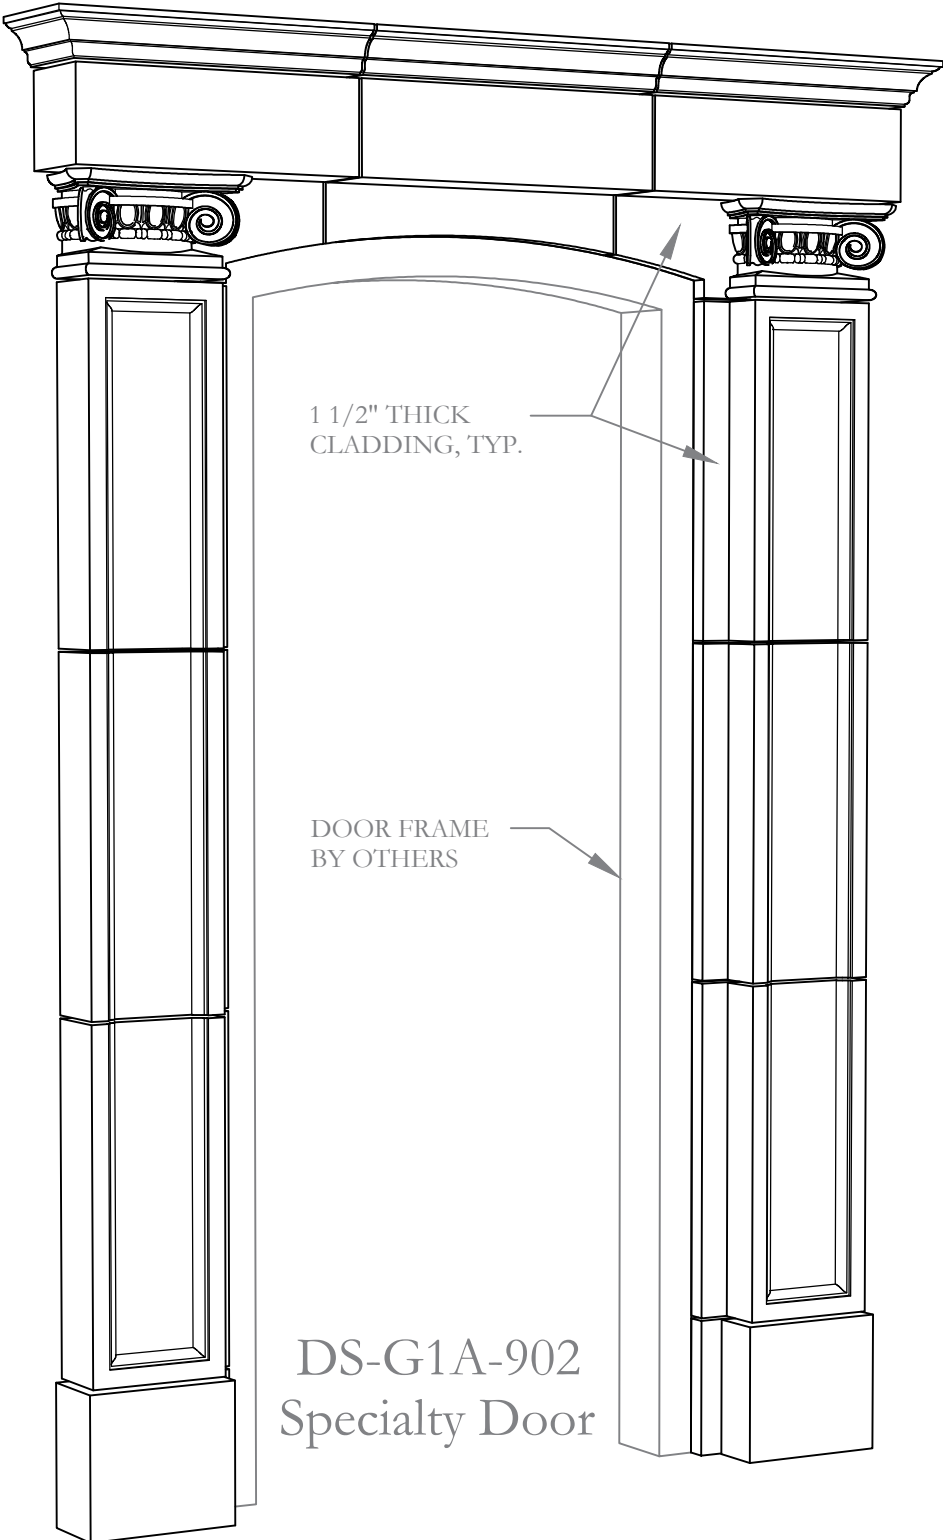

DOOR SURROUND - GROUP 1A #902

architectural stone and tile

www.mstoneandtile.com

DS-G1A-902
SPECIALTY
DOOR

Formerly Door #DS750 "Ionic"