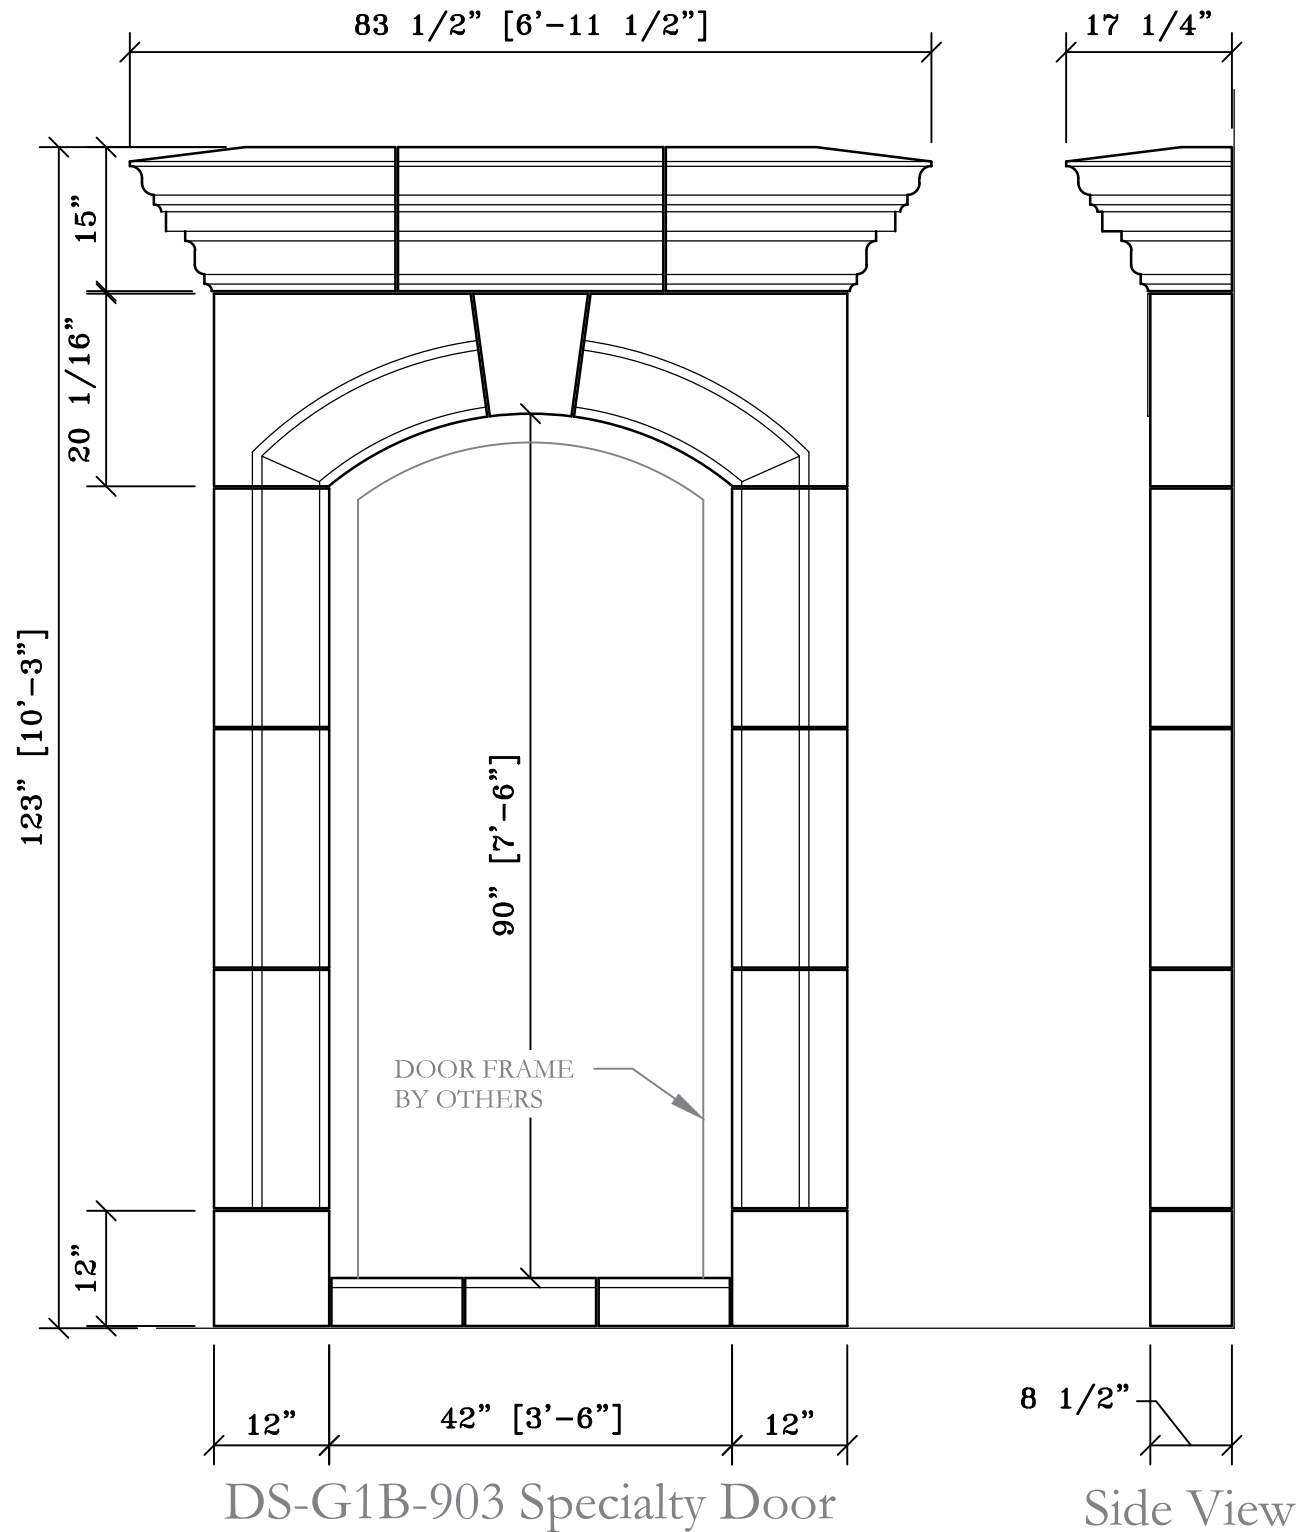

DOOR SURROUND - GROUP 1B #903

architectural stone and tile
www.mstoneandtile.com

DS-G1B-903
SPECIALTY
DOOR
Formerly Door #DS743 "Glenview"