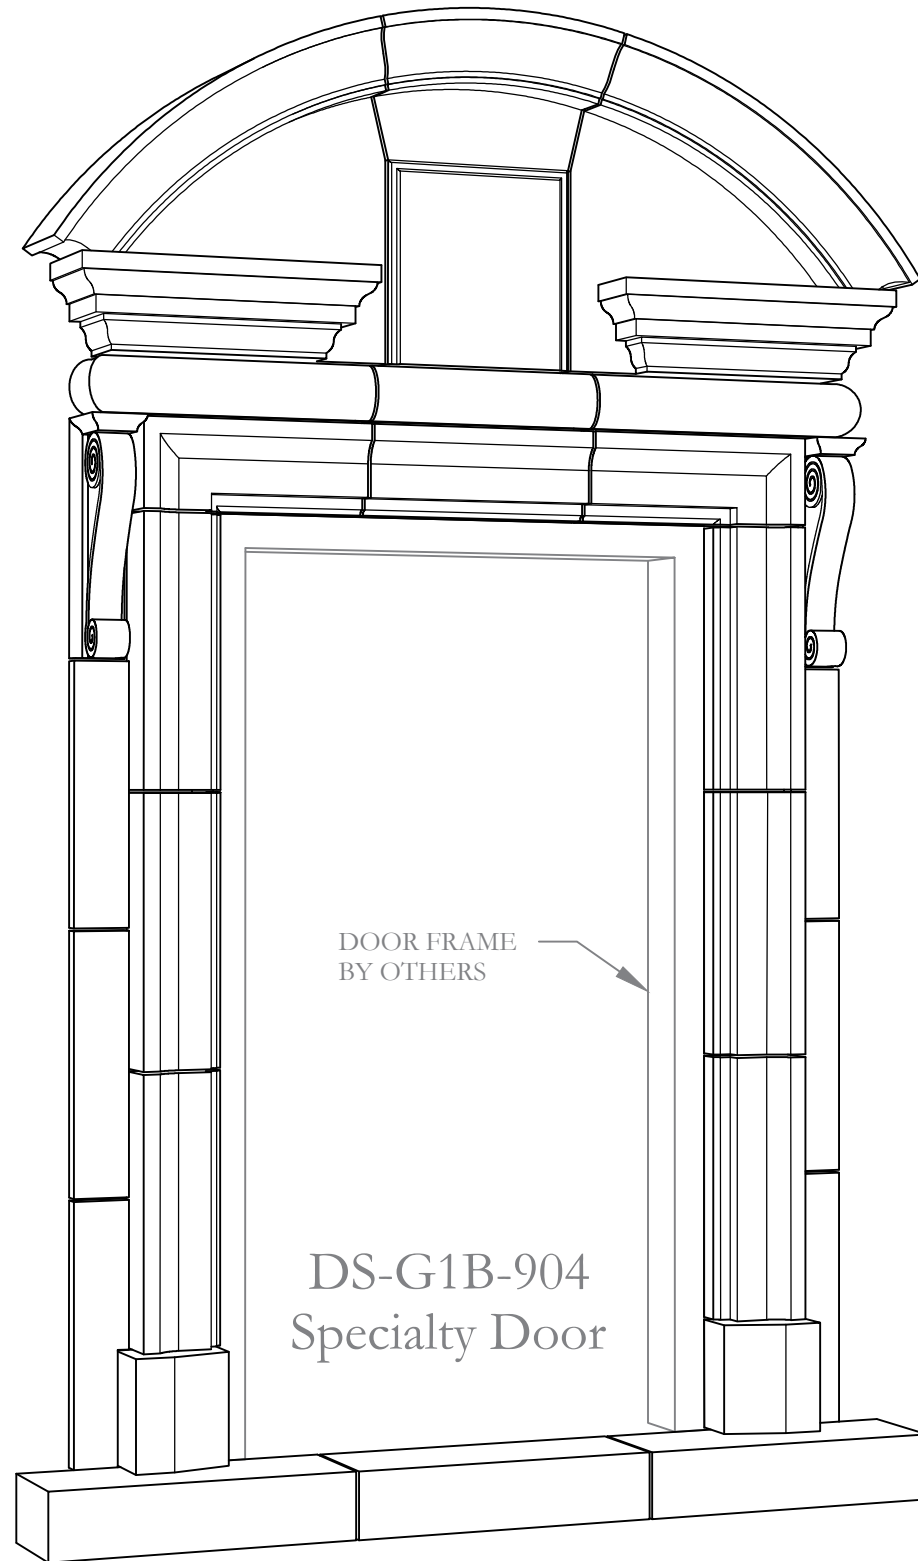

# DOOR SURROUND - GROUP 1B #904

---

architectural stone and tile

[www.mstoneandtile.com](http://www.mstoneandtile.com)

DS-G1B-904  
SPECIALTY  
DOOR

Formerly Door #DS765 "Essex"