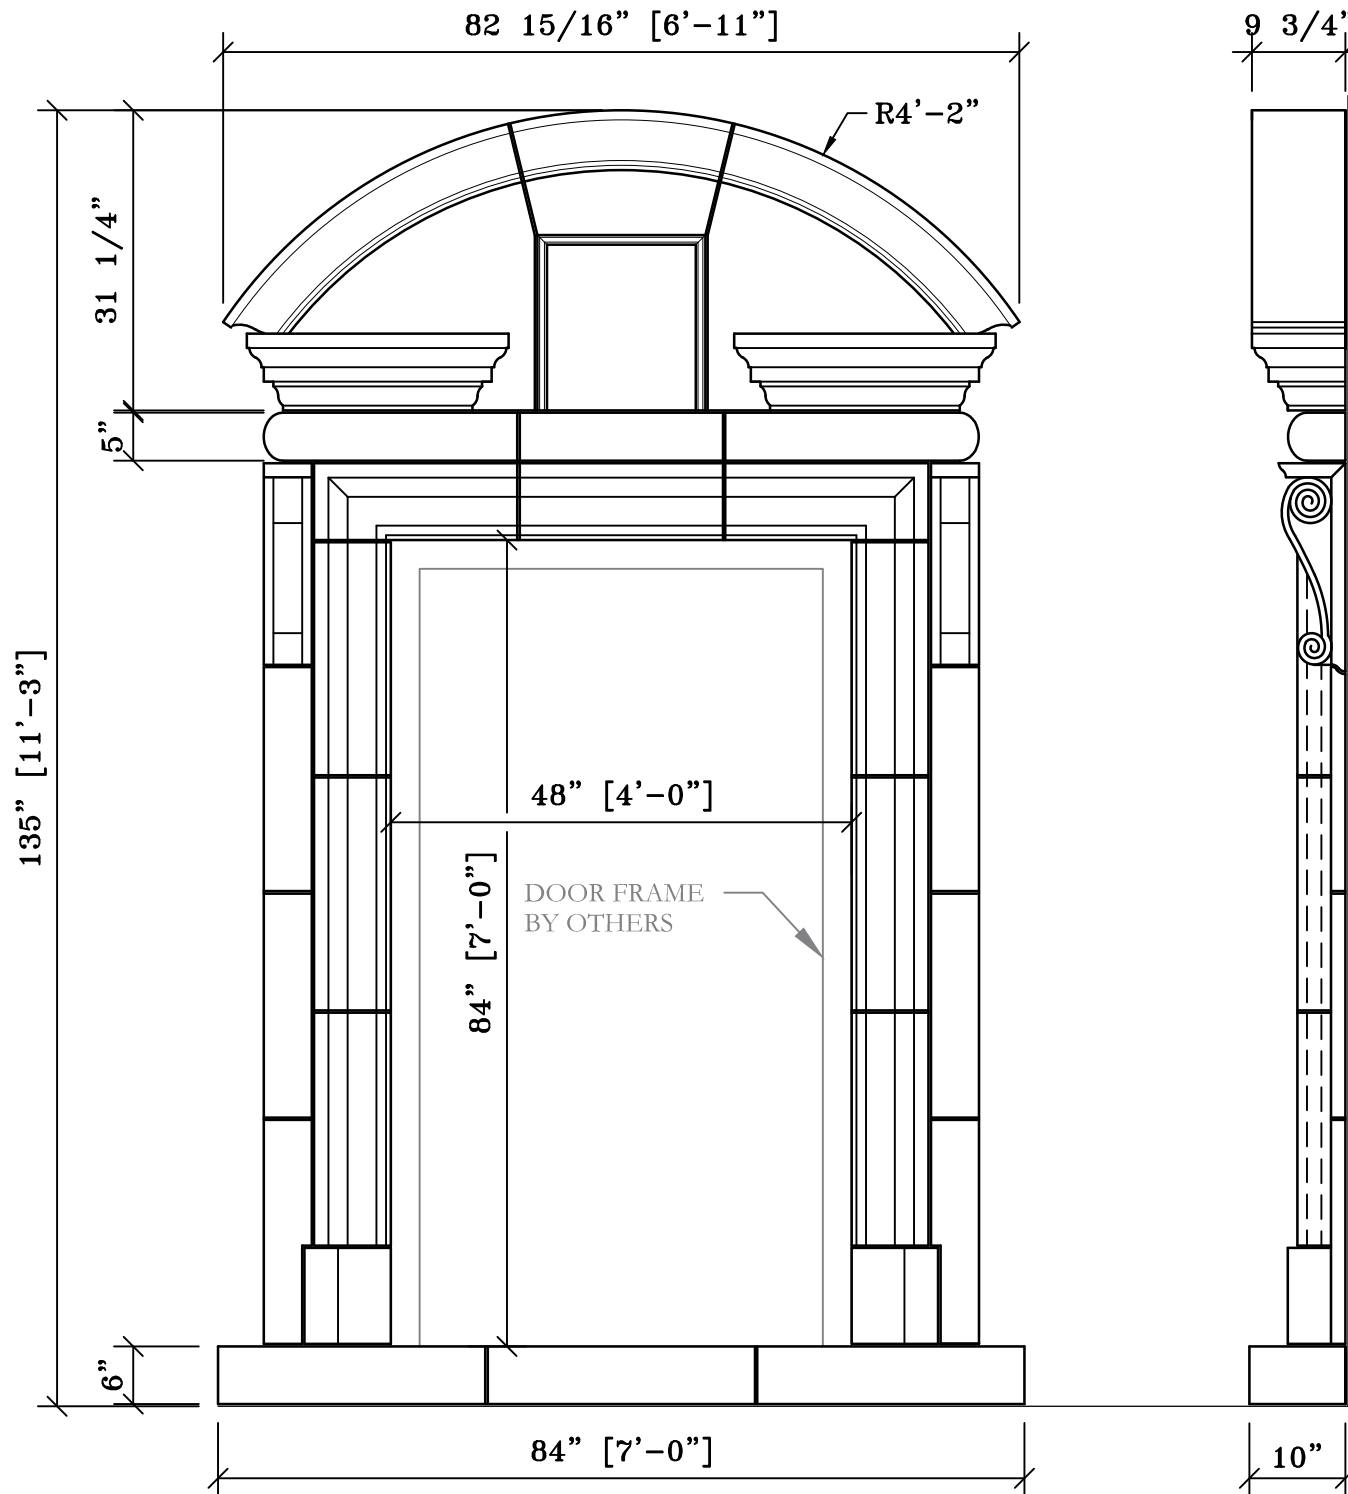

# DOOR SURROUND - GROUP 1B #904

DS-G1B-904 Specialty Door

Side View

materials marketing

architectural stone and tile

[www.mstoneandtile.com](http://www.mstoneandtile.com)

DS-G1B-904  
SPECIALTY  
DOOR

Formerly Door #DS765 "Essex"