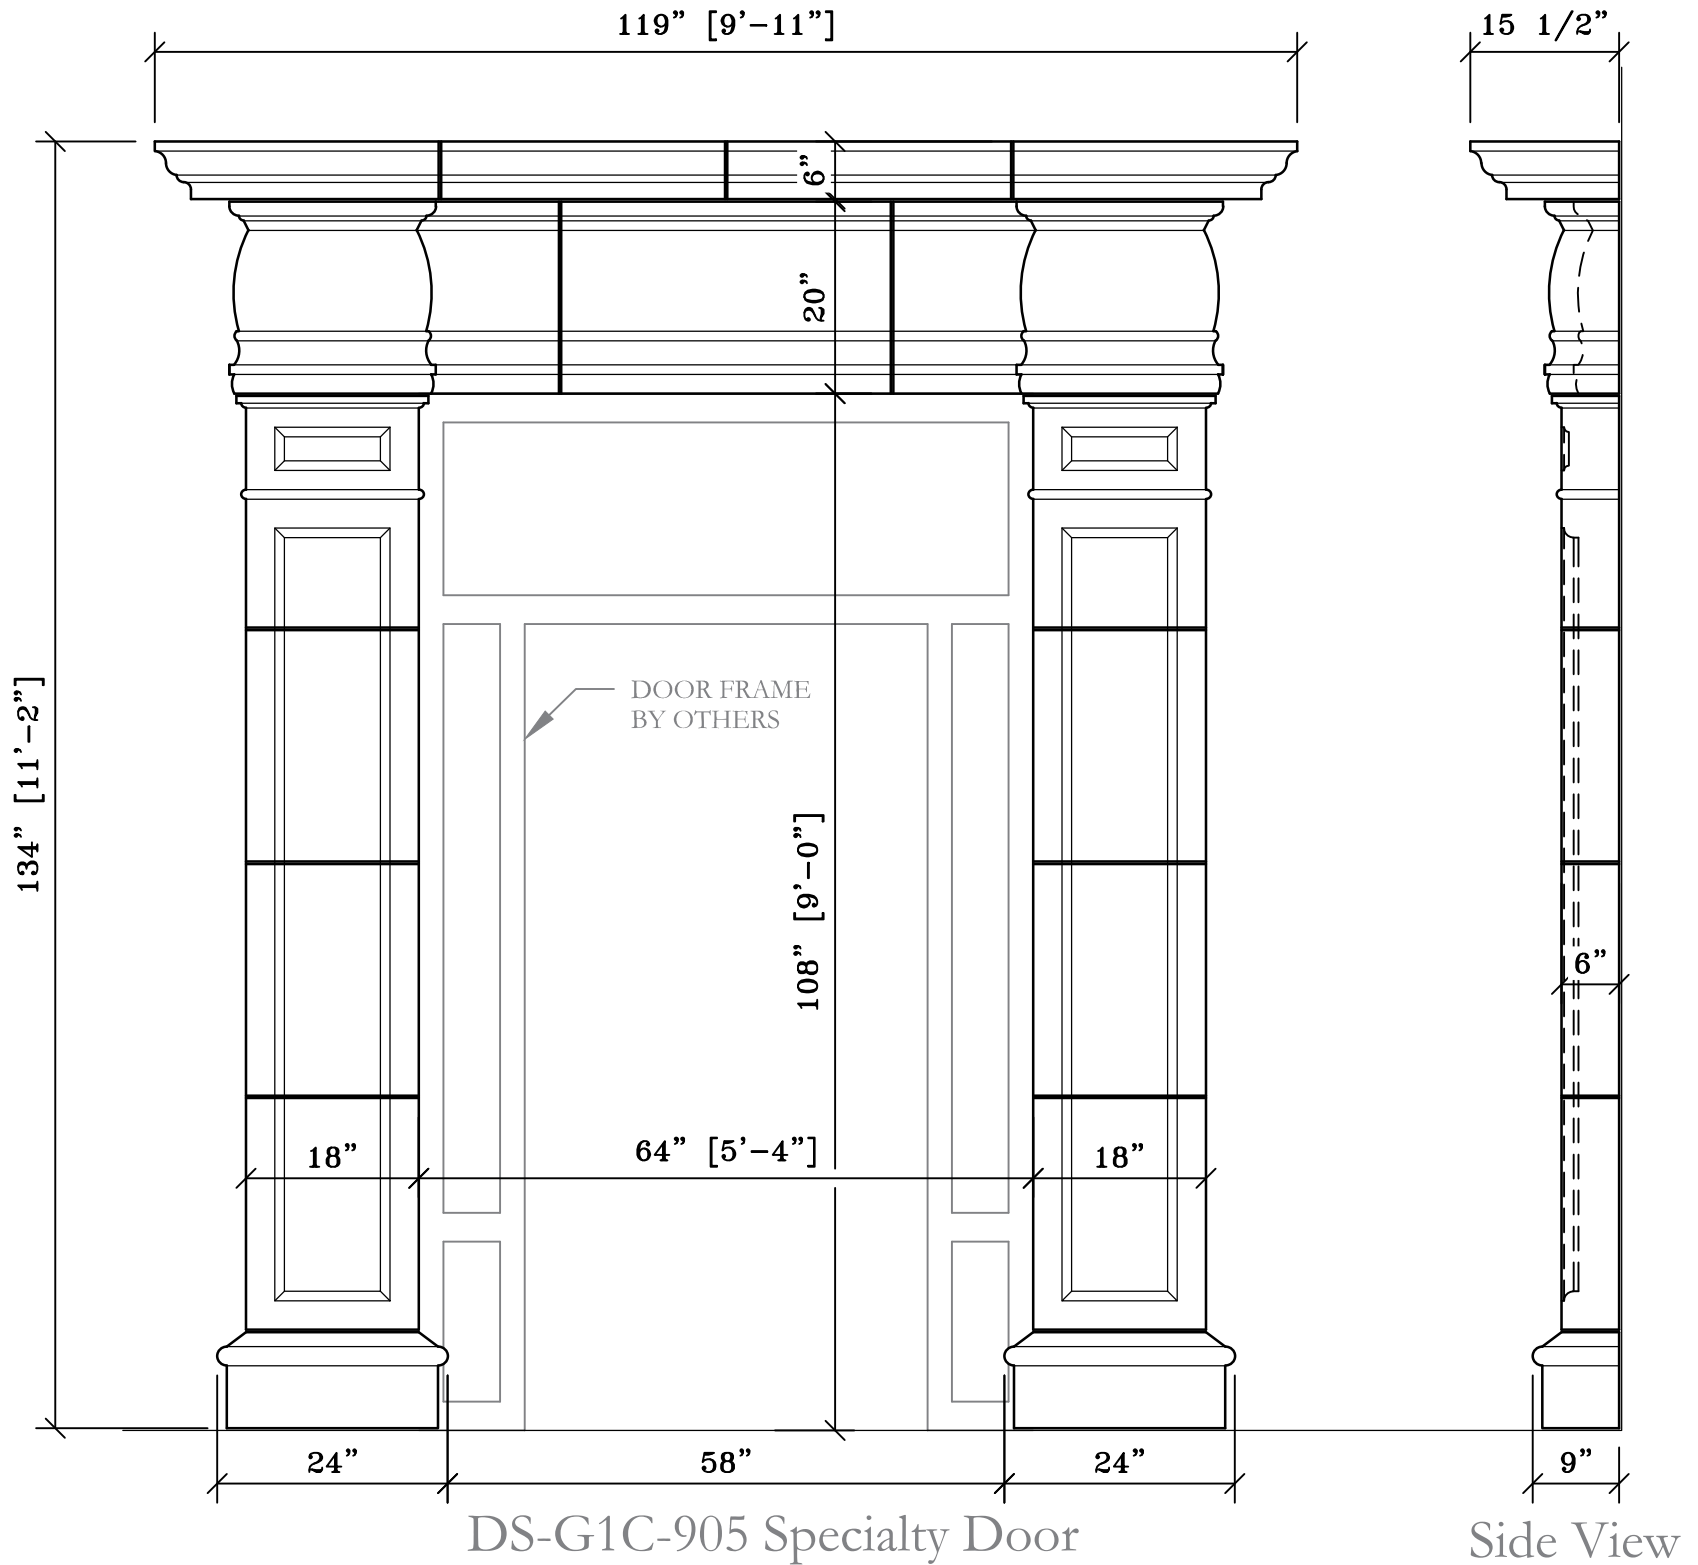

# DOOR SURROUND - GROUP 1C #905

architectural stone and tile

[www.mstoneandtile.com](http://www.mstoneandtile.com)

DS-G1C-905  
SPECIALTY  
DOOR

Formerly Door #DS771 "Olmos Park"