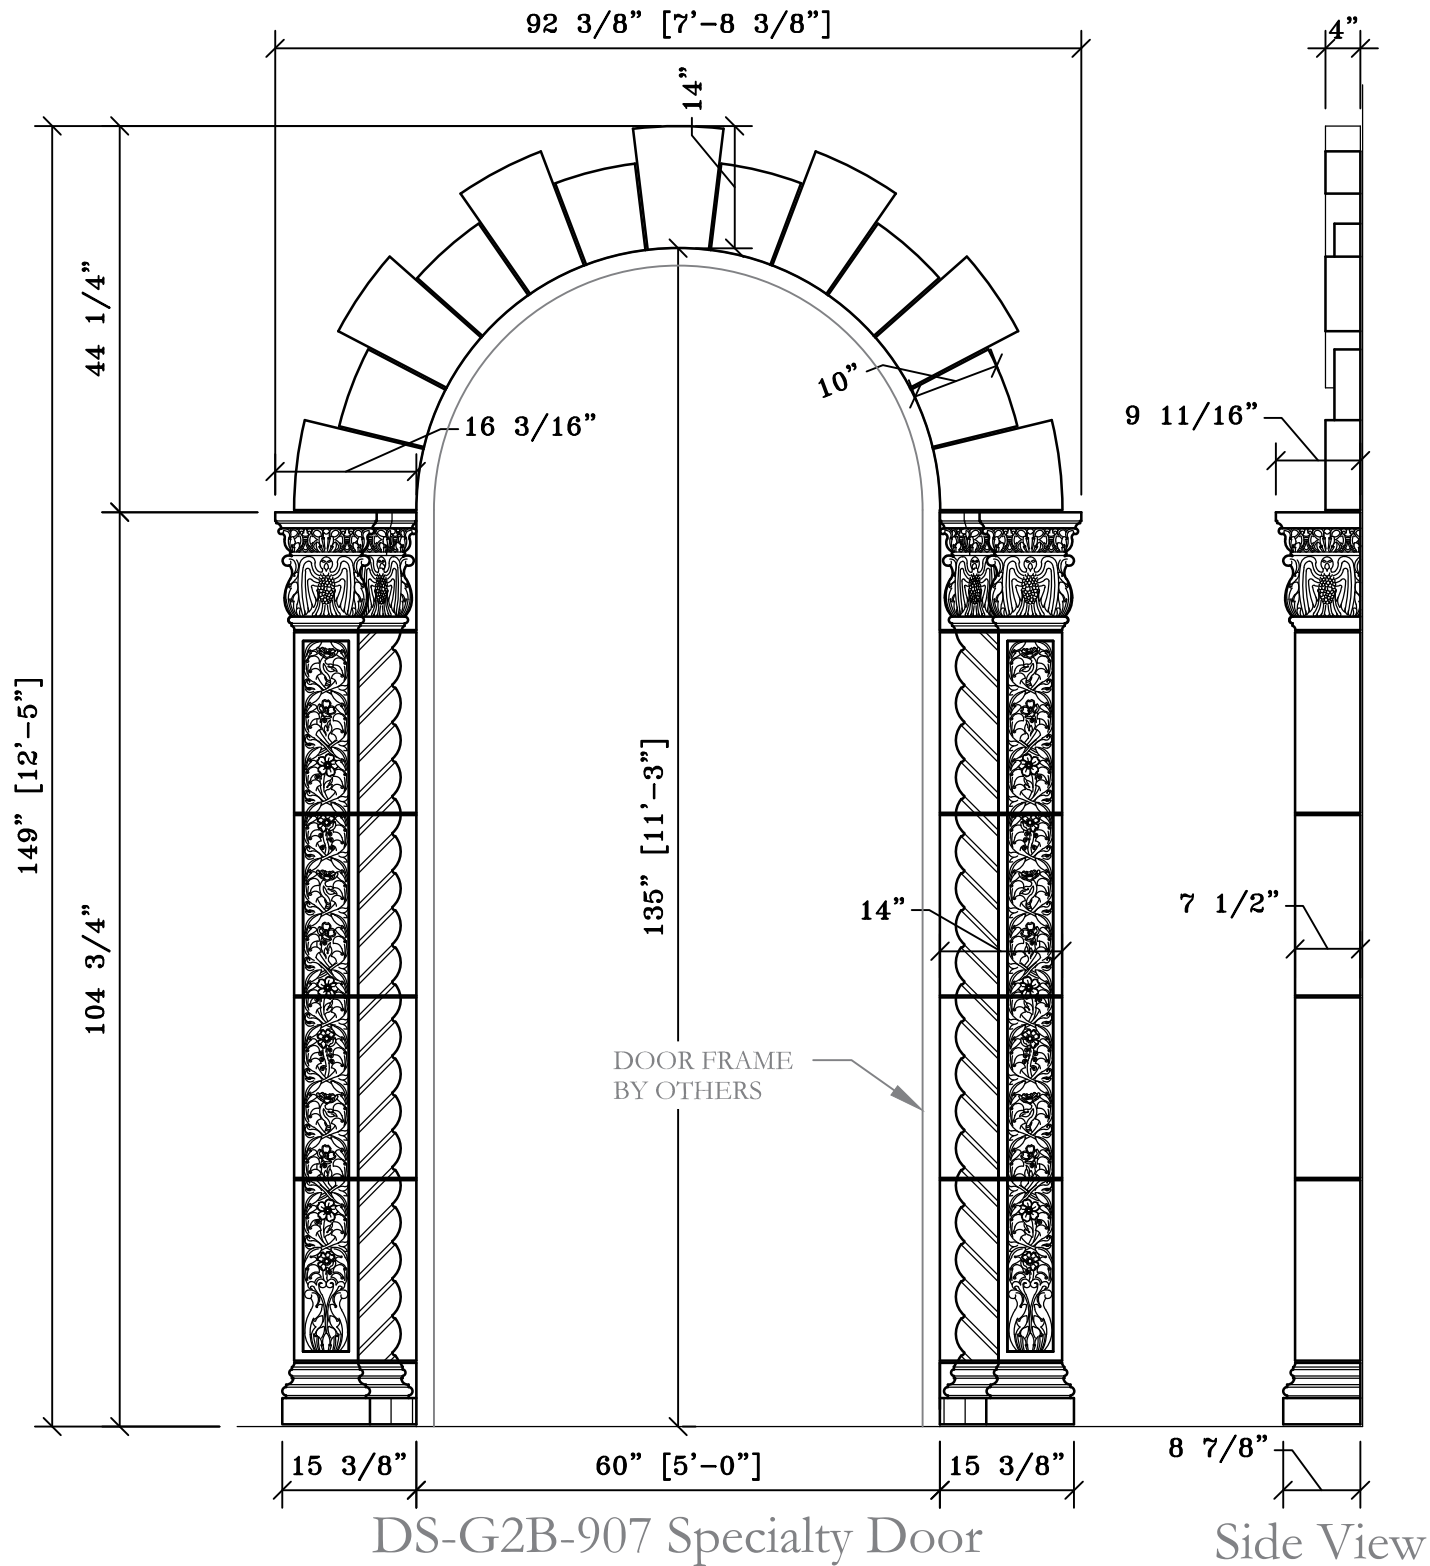

DOOR SURROUND GROUP 2B #907

architectural stone and tile

www.mstoneandtile.com

DS-G2B-907
SPECIALTY
DOOR

Formerly Door #DS740 "San Antonio"