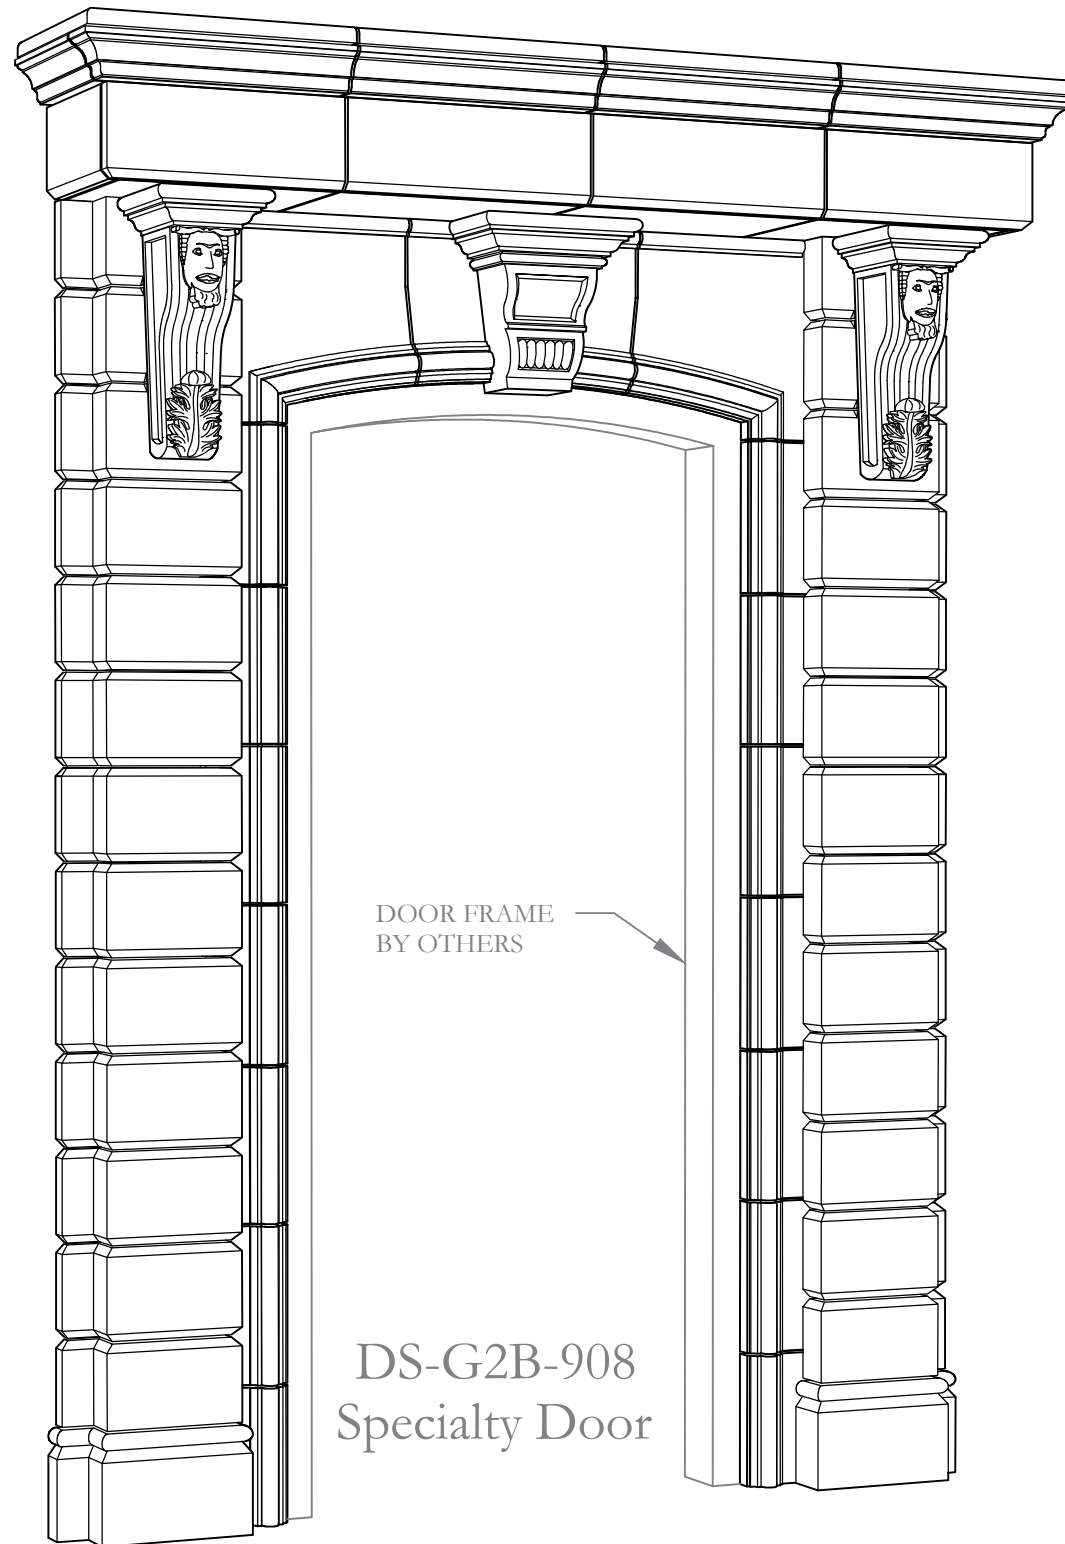

DOOR SURROUND GROUP 2B #908

architectural stone and tile

www.mstoneandtile.com

DS-G2B-908
SPECIALTY
DOOR

Formerly Door #DS754 "Parisienne"