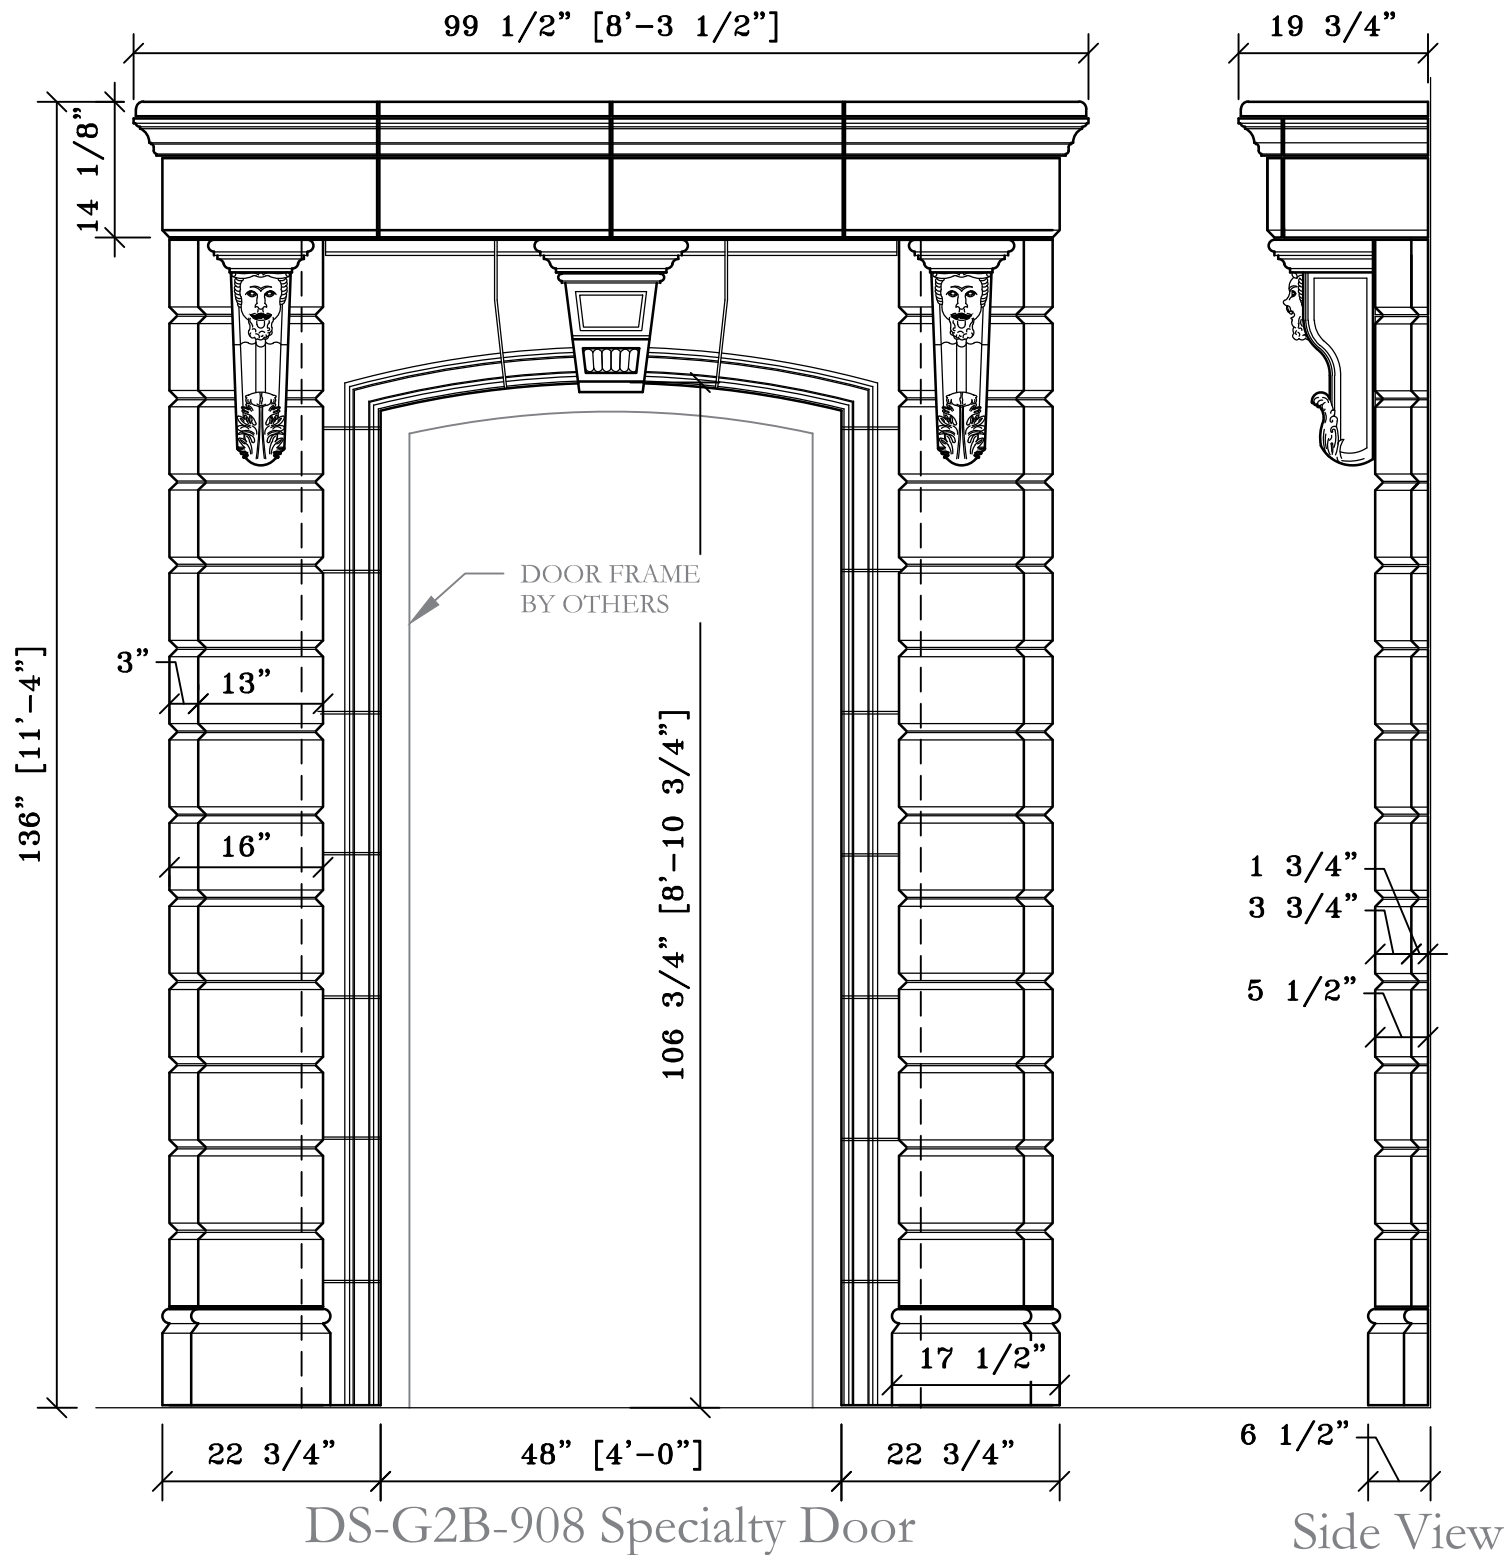

DOOR SURROUND GROUP 2B #908

materials marketing

architectural stone and tile

www.mstoneandtile.com

DS-G2B-908
SPECIALTY
DOOR

Formerly Door #DS754 "Parisienne"