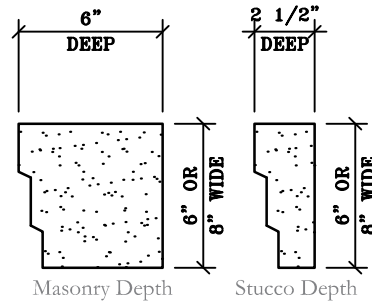

# DOORS - STANDARD PROFILES

Masonry Depth      Stucco Depth

MO-907; 6" & 8" Wide  
Formerly Did Not Exist

Masonry Depth      Stucco Depth

MO-908; 6" & 8" Wide  
Formerly 816 Profile

Masonry Depth      Stucco Depth

MO-909; 6" & 8" Wide  
Formerly 802 Profile

Masonry Depth      Stucco Depth

MO-910; 6" & 8" Wide  
Formerly # MO704

Masonry Depth Only

MO-911; 6" & 8" Wide  
Formerly 810 Profile

Masonry Depth Only

MO-912; 6" & 8" Wide  
Formerly # MO727

Masonry Depth      Stucco Depth

MO-913; 6" & 8" Wide  
Formerly 800 Profile

Masonry Depth      Stucco Depth

MO-914; 6" & 8" Wide  
Formerly 806 Profile

Masonry Depth Only

MO-915; 6" & 8" Wide  
Formerly # MO723