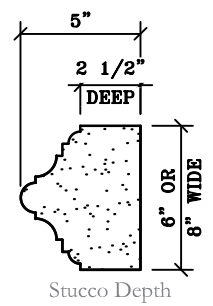

Masonry Depth      Stucco Depth

MO-913; 6" & 8" Wide  
Formerly 800 Profile

Masonry Depth      Stucco Depth

MO-914; 6" & 8" Wide  
Formerly 806 Profile

Masonry Depth Only

MO-915; 6" & 8" Wide  
Formerly # MO723

Masonry Depth

MO-916; 6" & 8" Wide  
Formerly # MO714

Stucco Depth

Masonry Depth Only

MO-917; 6" & 8" Wide  
Formerly # MO705

Masonry Depth

MO-918; 6" & 8" Wide  
Formerly # MO701

Stucco Depth

Masonry Depth

MO-919; 6" & 8" Wide  
Formerly # MO716

Stucco Depth

## Notes:

1. All Door Profiles shall be provided in 24" lengths, typical.
2. MO-916, MO-917, MO-918 & MO-919 have depths that exceed 6" and therefore will not work with the optional plinths and keystones.