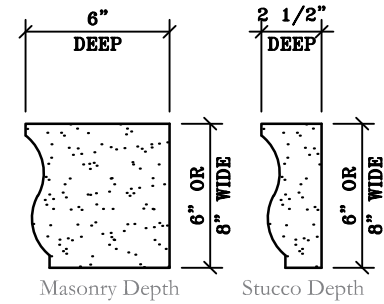

# DOORS - STANDARD PROFILES

Masonry Depth      Stucco Depth

MO-907; 6" & 8" Wide  
Formerly Did Not Exist

Masonry Depth      Stucco Depth

MO-908; 6" & 8" Wide  
Formerly 816 Profile

Masonry Depth      Stucco Depth

MO-909; 6" & 8" Wide  
Formerly 802 Profile

Masonry Depth      Stucco Depth

MO-910; 6" & 8" Wide  
Formerly # MO704

Masonry Depth Only

MO-911; 6" & 8" Wide  
Formerly 810 Profile

Masonry Depth Only

MO-912; 6" & 8" Wide  
Formerly # MO727

Masonry Depth      Stucco Depth

MO-913; 6" & 8" Wide  
Formerly 800 Profile

Masonry Depth      Stucco Depth

MO-914; 6" & 8" Wide  
Formerly 806 Profile

Masonry Depth Only

MO-915; 6" & 8" Wide  
Formerly # MO723