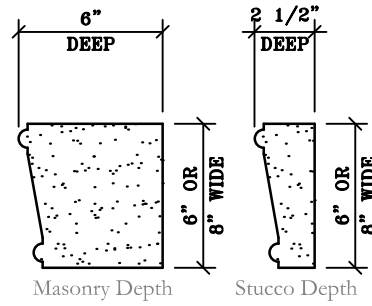

# DOORS - STANDARD PROFILES

Masonry Depth      Stucco Depth

MO-907; 6" & 8" Wide  
Formerly Did Not Exist

Masonry Depth      Stucco Depth

MO-908; 6" & 8" Wide  
Formerly 816 Profile

Masonry Depth      Stucco Depth

MO-909; 6" & 8" Wide  
Formerly 802 Profile

Masonry Depth      Stucco Depth

MO-910; 6" & 8" Wide  
Formerly # MO704

Masonry Depth Only

MO-911; 6" & 8" Wide  
Formerly 810 Profile

Masonry Depth Only

MO-912; 6" & 8" Wide  
Formerly # MO727

Masonry Depth      Stucco Depth

MO-913; 6" & 8" Wide  
Formerly 800 Profile

Masonry Depth      Stucco Depth

MO-914; 6" & 8" Wide  
Formerly 806 Profile

Masonry Depth Only

MO-915; 6" & 8" Wide  
Formerly # MO723