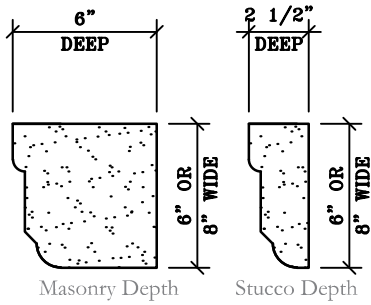

# DOORS - STANDARD PROFILES

Masonry Depth      Stucco Depth

MO-907; 6" & 8" Wide  
Formerly Did Not Exist

Masonry Depth      Stucco Depth

MO-908; 6" & 8" Wide  
Formerly 816 Profile

Masonry Depth      Stucco Depth

MO-909; 6" & 8" Wide  
Formerly 802 Profile

Masonry Depth      Stucco Depth

MO-910; 6" & 8" Wide  
Formerly # MO704

Masonry Depth Only

MO-911; 6" & 8" Wide  
Formerly 810 Profile

Masonry Depth Only

MO-912; 6" & 8" Wide  
Formerly # MO727

Masonry Depth      Stucco Depth

MO-913; 6" & 8" Wide  
Formerly 800 Profile

Masonry Depth      Stucco Depth

MO-914; 6" & 8" Wide  
Formerly 806 Profile

Masonry Depth Only

MO-915; 6" & 8" Wide  
Formerly # MO723