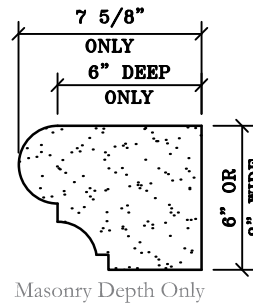

# DOORS - STANDARD PROFILES

Masonry Depth      Stucco Depth

MO-907; 6" & 8" Wide  
Formerly Did Not Exist

Masonry Depth      Stucco Depth

MO-908; 6" & 8" Wide  
Formerly 816 Profile

Masonry Depth      Stucco Depth

MO-909; 6" & 8" Wide  
Formerly 802 Profile

Masonry Depth      Stucco Depth

MO-910; 6" & 8" Wide  
Formerly # MO704

Masonry Depth Only

MO-911; 6" & 8" Wide  
Formerly 810 Profile

Masonry Depth Only

MO-912; 6" & 8" Wide  
Formerly # MO727

Masonry Depth      Stucco Depth

MO-913; 6" & 8" Wide  
Formerly 800 Profile

Masonry Depth      Stucco Depth

MO-914; 6" & 8" Wide  
Formerly 806 Profile

Masonry Depth Only

MO-915; 6" & 8" Wide  
Formerly # MO723

Masonry Depth

MO-916; 6" & 8" Wide  
Formerly # MO714

Stucco Depth

Masonry Depth Only

MO-917; 6" & 8" Wide  
Formerly # MO705

Masonry Depth

MO-918; 6" & 8" Wide  
Formerly # MO701

Stucco Depth