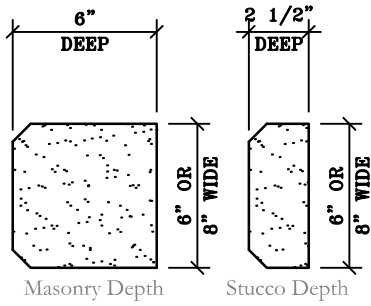

# DOORS - STANDARD PROFILES

Masonry Depth      Stucco Depth

MO-907; 6" & 8" Wide  
Formerly Did Not Exist

Masonry Depth      Stucco Depth

MO-908; 6" & 8" Wide  
Formerly 816 Profile

Masonry Depth      Stucco Depth

MO-909; 6" & 8" Wide  
Formerly 802 Profile

Masonry Depth      Stucco Depth

MO-910; 6" & 8" Wide  
Formerly # MO704

Masonry Depth Only

MO-911; 6" & 8" Wide  
Formerly 810 Profile

Masonry Depth Only

MO-912; 6" & 8" Wide  
Formerly # MO727

Masonry Depth      Stucco Depth

MO-913; 6" & 8" Wide  
Formerly 800 Profile

Masonry Depth      Stucco Depth

MO-914; 6" & 8" Wide  
Formerly 806 Profile

Masonry Depth Only

MO-915; 6" & 8" Wide  
Formerly # MO723