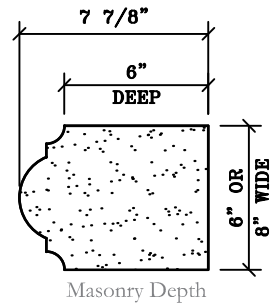

Masonry Depth      Stucco Depth

MO-913; 6" & 8" Wide  
Formerly 800 Profile

Masonry Depth      Stucco Depth

MO-914; 6" & 8" Wide  
Formerly 806 Profile

Masonry Depth Only

MO-915; 6" & 8" Wide  
Formerly # MO723

Masonry Depth

MO-916; 6" & 8" Wide  
Formerly # MO714

Stucco Depth

Masonry Depth Only

MO-917; 6" & 8" Wide  
Formerly # MO705

Masonry Depth

MO-918; 6" & 8" Wide  
Formerly # MO701

Stucco Depth

Masonry Depth

MO-919; 6" & 8" Wide  
Formerly # MO716

Stucco Depth

## Notes:

1. All Door Profiles shall be provided in 24" lengths, typical.
2. MO-916, MO-917, MO-918 & MO-919 have depths that exceed 6" and therefore will not work with the optional plinths and keystones.