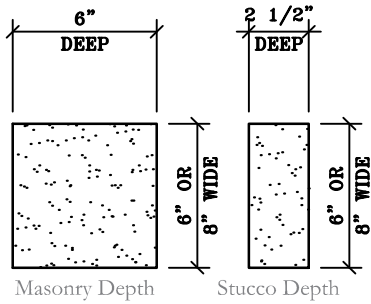

# DOORS - STANDARD PROFILES

Masonry Depth      Stucco Depth

MO-907; 6" & 8" Wide  
Formerly Did Not Exist

Masonry Depth      Stucco Depth

MO-908; 6" & 8" Wide  
Formerly 816 Profile

Masonry Depth      Stucco Depth

MO-909; 6" & 8" Wide  
Formerly 802 Profile

Masonry Depth      Stucco Depth

MO-910; 6" & 8" Wide  
Formerly # MO704

Masonry Depth Only

MO-911; 6" & 8" Wide  
Formerly 810 Profile

Masonry Depth Only

MO-912; 6" & 8" Wide  
Formerly # MO727

Masonry Depth      Stucco Depth

MO-913; 6" & 8" Wide  
Formerly 800 Profile

Masonry Depth      Stucco Depth

MO-914; 6" & 8" Wide  
Formerly 806 Profile

Masonry Depth Only

MO-915; 6" & 8" Wide  
Formerly # MO723