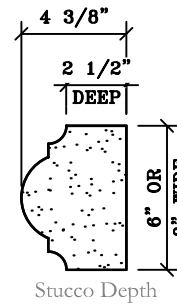

Masonry Depth      Stucco Depth

MO-913; 6" & 8" Wide  
Formerly 800 Profile

Masonry Depth      Stucco Depth

MO-914; 6" & 8" Wide  
Formerly 806 Profile

Masonry Depth Only

MO-915; 6" & 8" Wide  
Formerly # MO723

Masonry Depth

MO-916; 6" & 8" Wide  
Formerly # MO714

Stucco Depth

Masonry Depth Only

MO-917; 6" & 8" Wide  
Formerly # MO705

Masonry Depth

MO-918; 6" & 8" Wide  
Formerly # MO701

Stucco Depth

Masonry Depth

MO-919; 6" & 8" Wide  
Formerly # MO716

Stucco Depth

## Notes:

1. All Door Profiles shall be provided in 24" lengths, typical.
2. MO-916, MO-917, MO-918 & MO-919 have depths that exceed 6" and therefore will not work with the optional plinths and keystones.