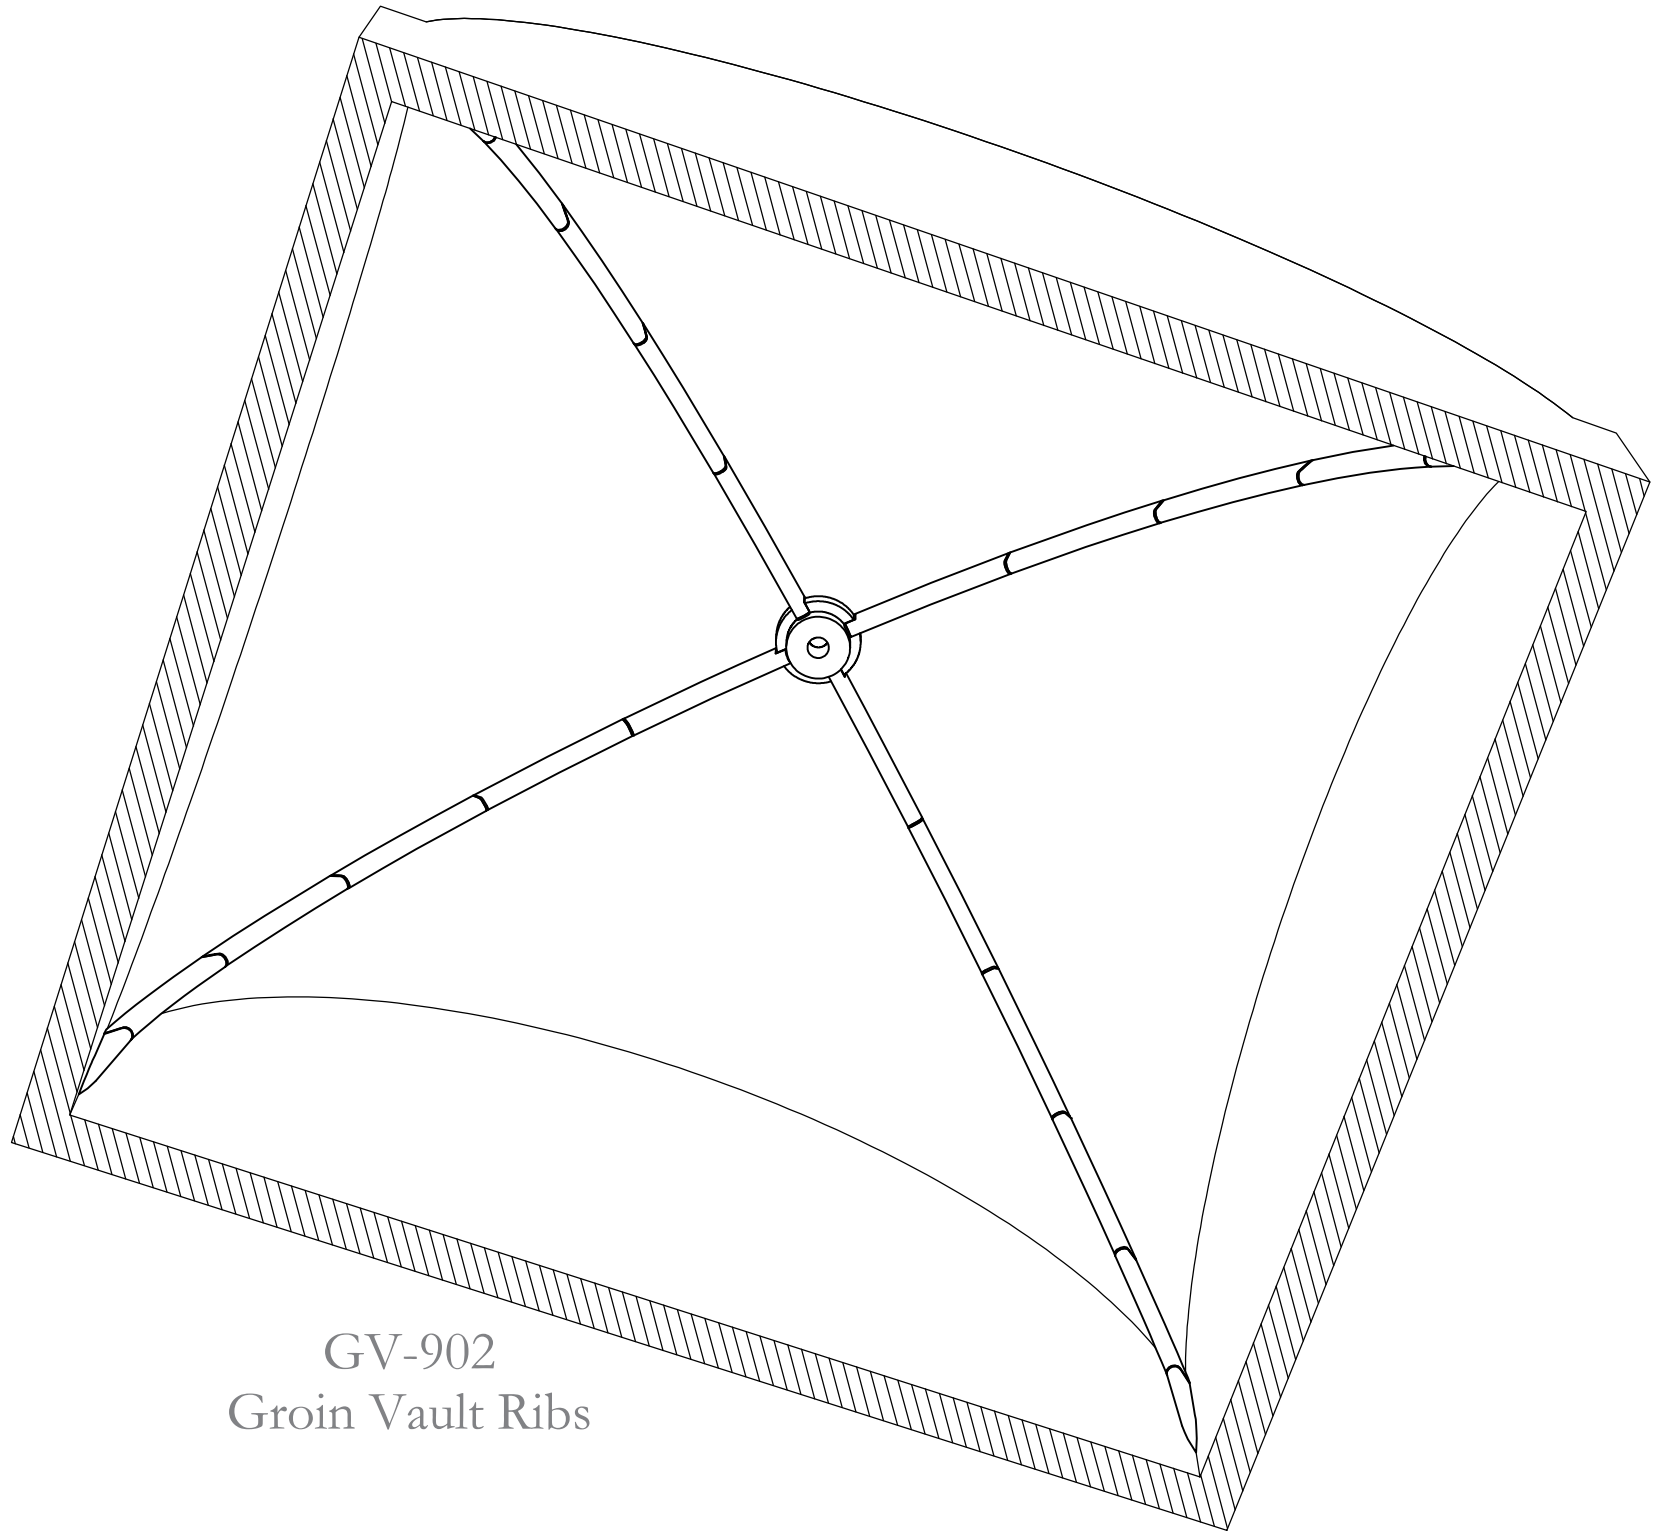

# GV-902 GROIN VAULT RIBS

---

GV-902  
Groin Vault Ribs

architectural stone and tile  
[www.mstoneandtile.com](http://www.mstoneandtile.com)

GV-902  
GROIN  
VAULT RIBS