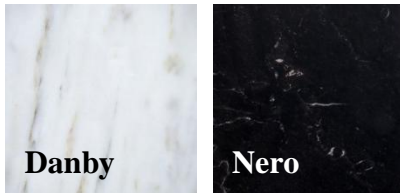

S Z O R < P I C

m

materials marketing

architectural stone and tile

CHEVRONS

m
materials marketing
info@mstoneandtile.com

Chevrons

In Marble: Montclair Vein Cut, Danby, Nero.

In Travertine: Vintage Vein Cut, Latte Vein Cut.

Finish: Honed only.

Images herein are indicative of stone color values only.

Please contact your favorite [MML showroom](#) for more complete information.