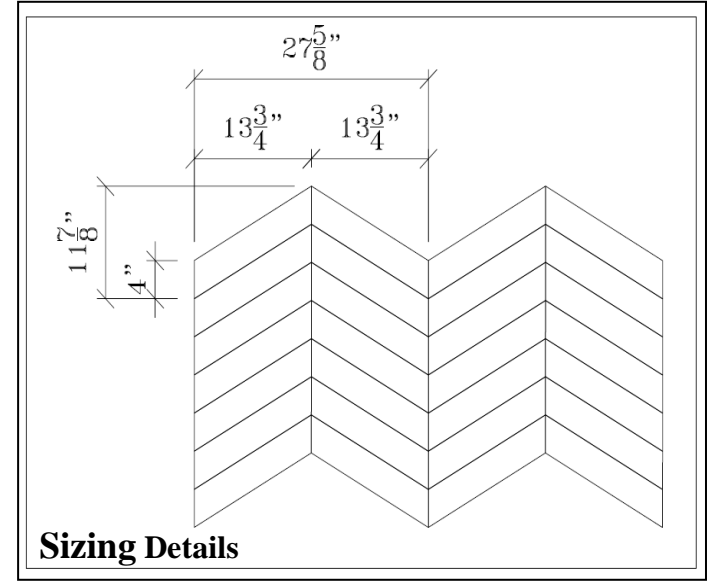

CHEVRONS

m
materials marketing
info@mstoneandtile.com

Chevrons

In Marble: Montclair Vein Cut, Danby, Nero.

In Travertine: Vintage Vein Cut, Latte Vein Cut.

Finish: Honed only.

Images herein are indicative of stone color values only.

Please contact your favorite [MML showroom](#) for more complete information.