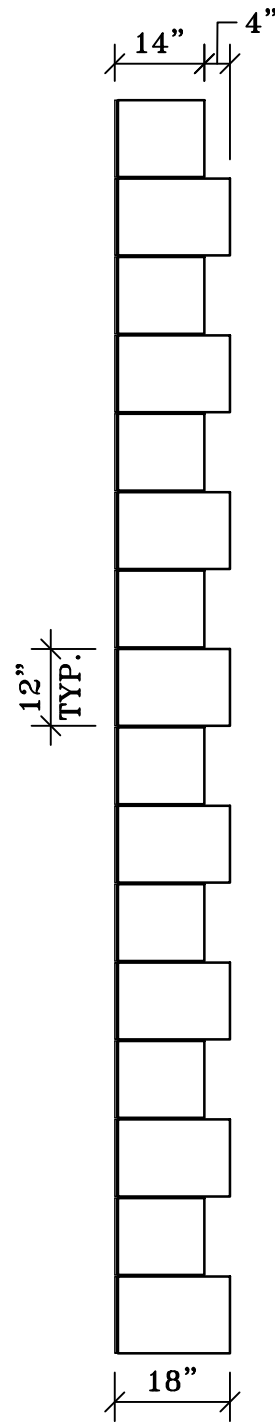

QUOINS - TUSCAN MASONRY DEPTH

Front View
Butt Joint

Front View
Field Mitered

Front View
Quirk Mitered

Front View
L-Shaped

Note: All mortar joints are 1/4"
unless noted otherwise

architectural stone and tile
www.mstoneandtile.com

TUSCAN QUOINS
MASONRY DEPTH