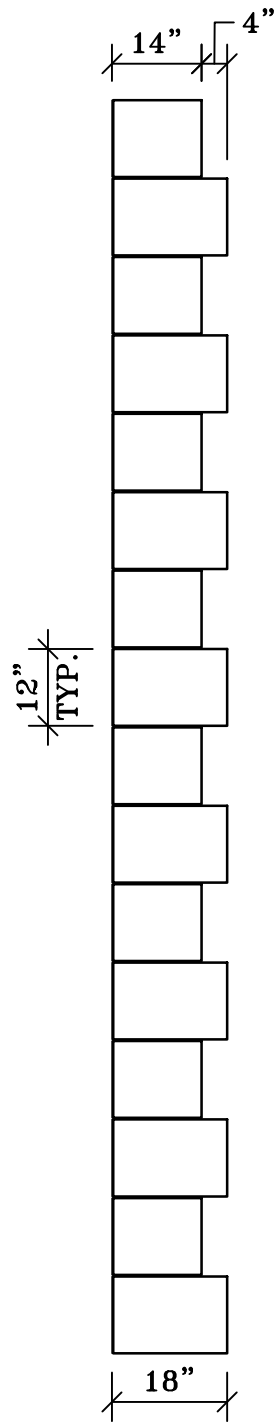

QUOINS - TUSCAN MASONRY DEPTH

Front View
Butt Joint

Front View
Field Mitered

Front View
Quirk Mitered

Front View
L-Shaped

Note: All mortar joints are 1/4"
unless noted otherwise

architectural stone and tile
www.mstoneandtile.com

TUSCAN QUOINS
MASONRY DEPTH