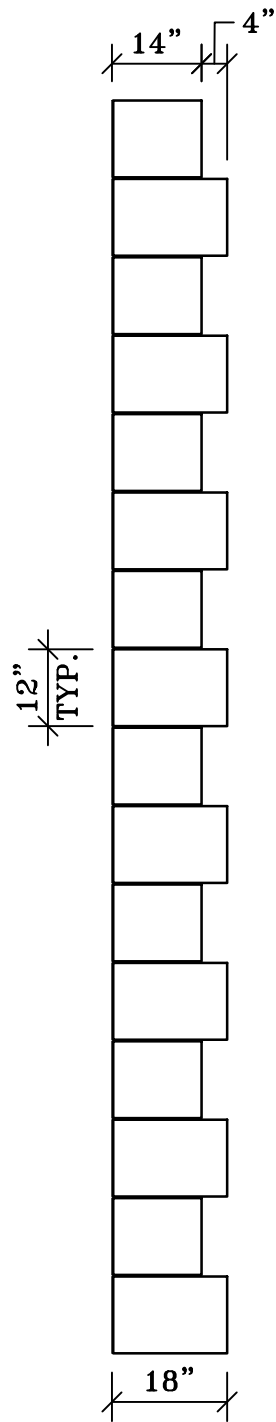

QUOINS - TUSCAN STUCCO DEPTH

Front View
Butt Joint

Front View
Field Mitered

Front View
Quirk Mitered

Front View
L-Shaped

Note: All mortar joints are 1/4" unless noted otherwise

architectural stone and tile
www.mstoneandtile.com

TUSCAN QUOINS
STUCCO DEPTH