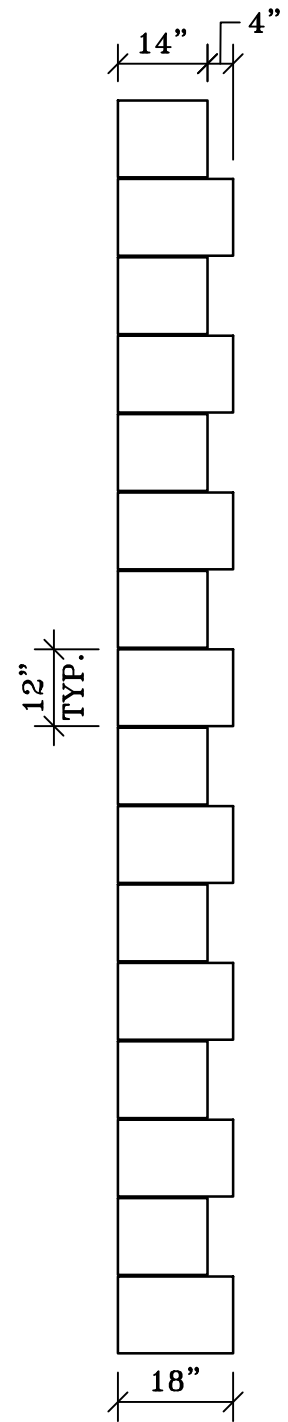

QUOINS - TUSCAN STUCCO DEPTH

Front View
Butt Joint

Front View
Field Mitered

Front View
Quirk Mitered

Front View
L-Shaped

Note: All mortar joints are 1/4" unless noted otherwise

architectural stone and tile
www.mstoneandtile.com

TUSCAN QUOINS
STUCCO DEPTH