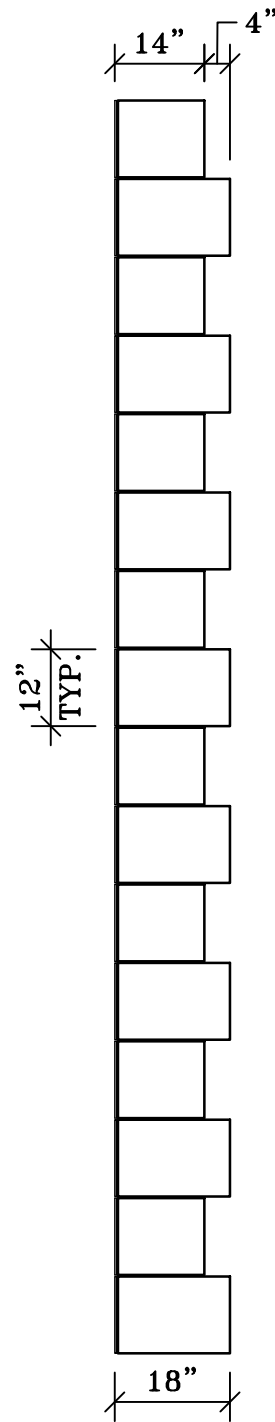

QUOINS - TUSCAN STUCCO DEPTH

Front View
Butt Joint

Front View
Field Mitered

Front View
Quirk Mitered

Front View
L-Shaped

Note: All mortar joints are 1/4" unless noted otherwise

architectural stone and tile
www.mstoneandtile.com

TUSCAN QUOINS
STUCCO DEPTH