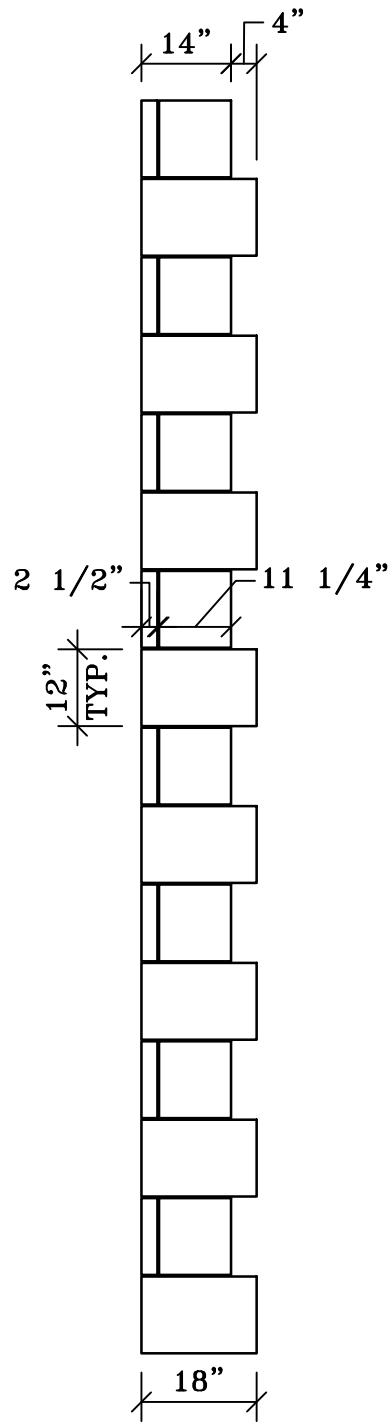

QUOINS - TUSCAN STUCCO DEPTH

Front View
Butt Joint

Front View
Field Mitered

Front View
Quirk Mitered

Front View
L-Shaped

Note: All mortar joints are 1/4" unless noted otherwise

architectural stone and tile
www.mstoneandtile.com

TUSCAN QUOINS
STUCCO DEPTH