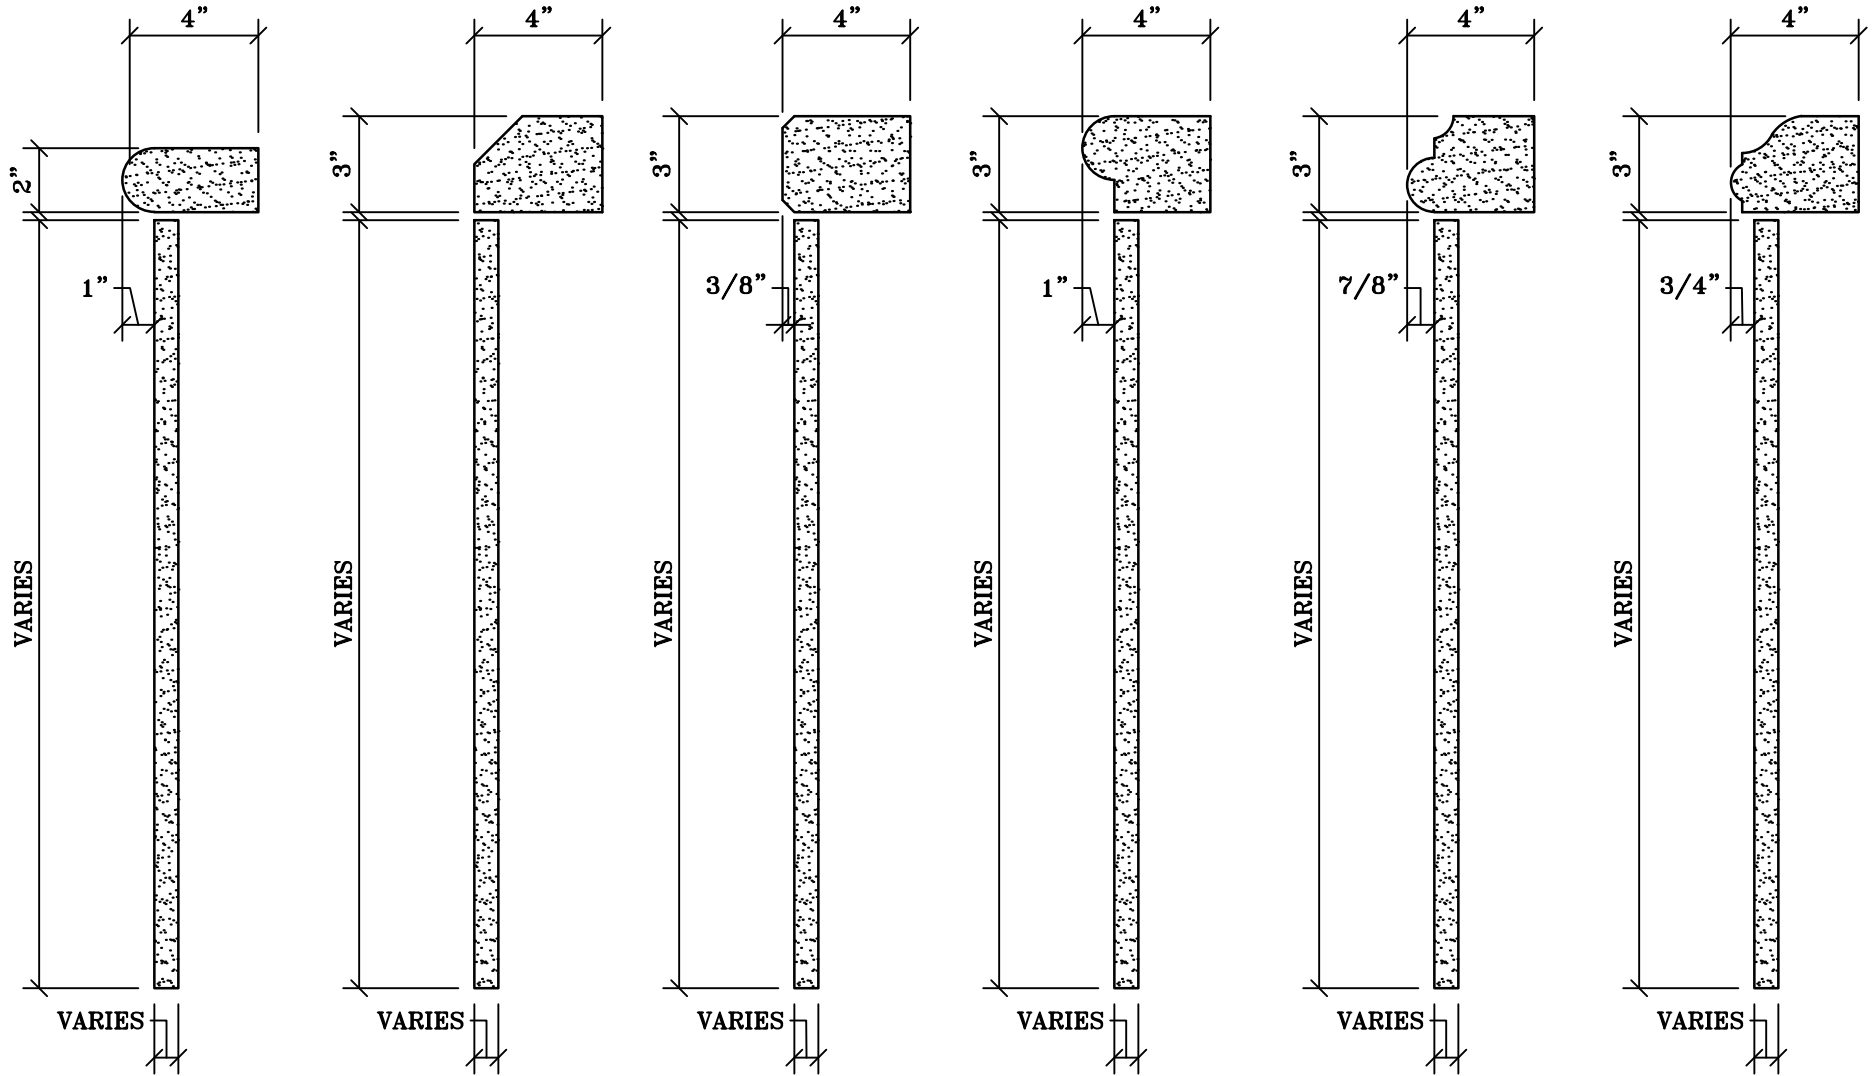

WAINSCOT - STANDARD PROFILES

MO-901
Wainscot

MO-902
Wainscot

MO-903
Wainscot

MO-904
Wainscot

MO-905
Wainscot

MO-906
Wainscot

Notes:

1. All Wainscot Profiles shall be provided in 24" lengths, typical.
2. Refer to Dimensional Stone Price List for available veneer sizes, thicknesses and pricing.

materials marketing

architectural stone and tile