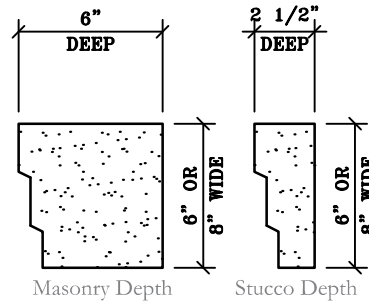

# WINDOWS - STANDARD PROFILES

Masonry Depth Stucco Depth

MO-907; 6" & 8" Wide  
Formerly Did Not Exist

Masonry Depth Stucco Depth

MO-908; 6" & 8" Wide  
Formerly 816 Profile

Masonry Depth Stucco Depth

MO-909; 6" & 8" Wide  
Formerly 802 Profile

Masonry Depth Stucco Depth

MO-910; 6" & 8" Wide  
Formerly # MO704

Masonry Depth Only

MO-911; 6" & 8" Wide  
Formerly 810 Profile

Masonry Depth Only

MO-912; 6" & 8" Wide  
Formerly # MO727

Masonry Depth Stucco Depth

MO-913; 6" & 8" Wide  
Formerly 800 Profile

Masonry Depth Stucco Depth

MO-914; 6" & 8" Wide  
Formerly 806 Profile

Masonry Depth Only

MO-915; 6" & 8" Wide  
Formerly # MO723

Masonry Depth

Stucco Depth

MO-916; 6" & 8" Wide  
Formerly # MO714