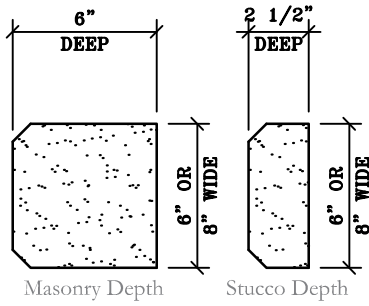

# WINDOWS - STANDARD PROFILES

Masonry Depth Stucco Depth

MO-907; 6" & 8" Wide  
Formerly Did Not Exist

Masonry Depth Stucco Depth

MO-908; 6" & 8" Wide  
Formerly 816 Profile

Masonry Depth Stucco Depth

MO-909; 6" & 8" Wide  
Formerly 802 Profile

Masonry Depth Stucco Depth

MO-910; 6" & 8" Wide  
Formerly # MO704

Masonry Depth Only

MO-911; 6" & 8" Wide  
Formerly 810 Profile

Masonry Depth Only

MO-912; 6" & 8" Wide  
Formerly # MO727

Masonry Depth Stucco Depth

MO-913; 6" & 8" Wide  
Formerly 800 Profile

Masonry Depth Stucco Depth

MO-914; 6" & 8" Wide  
Formerly 806 Profile

Masonry Depth Only

MO-915; 6" & 8" Wide  
Formerly # MO723

Masonry Depth

Stucco Depth

MO-916; 6" & 8" Wide  
Formerly # MO714