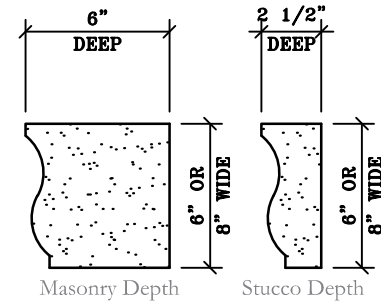

# WINDOWS - STANDARD PROFILES

Masonry Depth Stucco Depth

MO-907; 6" & 8" Wide  
Formerly Did Not Exist

Masonry Depth Stucco Depth

MO-908; 6" & 8" Wide  
Formerly 816 Profile

Masonry Depth Stucco Depth

MO-909; 6" & 8" Wide  
Formerly 802 Profile

Masonry Depth Stucco Depth

MO-910; 6" & 8" Wide  
Formerly # MO704

Masonry Depth Only

MO-911; 6" & 8" Wide  
Formerly 810 Profile

Masonry Depth Only

MO-912; 6" & 8" Wide  
Formerly # MO727

Masonry Depth Stucco Depth

MO-913; 6" & 8" Wide  
Formerly 800 Profile

Masonry Depth Stucco Depth

MO-914; 6" & 8" Wide  
Formerly 806 Profile

Masonry Depth Only

MO-915; 6" & 8" Wide  
Formerly # MO723

Masonry Depth

Stucco Depth

MO-916; 6" & 8" Wide  
Formerly # MO714