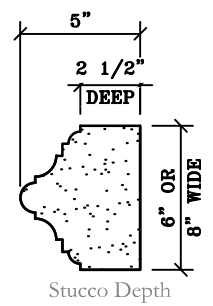

MO-913; 6" & 8" Wide  
Formerly 800 Profile

Masonry Depth Stucco Depth

MO-914; 6" & 8" Wide  
Formerly 806 Profile

Masonry Depth Only

MO-915; 6" & 8" Wide  
Formerly # MO723

Masonry Depth

Stucco Depth

MO-916; 6" & 8" Wide  
Formerly # MO714

Masonry Depth Only

MO-917; 6" & 8" Wide  
Formerly # MO705

Masonry Depth

MO-918; 6" & 8" Wide  
Formerly # MO701

Stucco Depth

Masonry Depth

MO-919; 6" & 8" Wide  
Formerly # MO716

Stucco Depth

## Notes:

1. All Window Profiles shall be provided in 24" lengths, typical.
2. MO-916, MO-917, MO-918 & MO-919 have depths that exceed 6" and therefore will not work with the optional plinth and keystones.