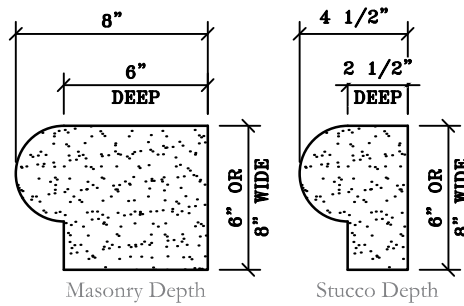

Masonry Depth Stucco Depth

MO-910; 6" & 8" Wide  
Formerly # MO704

Masonry Depth Only

MO-911; 6" & 8" Wide  
Formerly 810 Profile

Masonry Depth Only

MO-912; 6" & 8" Wide  
Formerly # MO727

Masonry Depth Stucco Depth

MO-913; 6" & 8" Wide  
Formerly 800 Profile

Masonry Depth Stucco Depth

MO-914; 6" & 8" Wide  
Formerly 806 Profile

Masonry Depth Only

MO-915; 6" & 8" Wide  
Formerly # MO723

Masonry Depth

Stucco Depth

MO-916; 6" & 8" Wide  
Formerly # MO714

Masonry Depth Only

MO-917; 6" & 8" Wide  
Formerly # MO705

Masonry Depth

MO-918; 6" & 8" Wide  
Formerly # MO701

Stucco Depth

Masonry Depth

MO-919; 6" & 8" Wide  
Formerly # MO716

Stucco Depth

## Notes:

1. All Window Profiles shall be provided in 24" lengths, typical.
2. MO-916, MO-917, MO-918 & MO-919 have depths that exceed 6" and therefore will not work with the optional plinth and keystones.