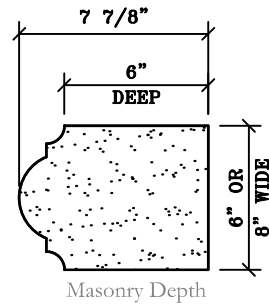

Masonry Depth Stucco Depth

MO-910; 6" & 8" Wide  
Formerly # MO704

Masonry Depth Only

MO-911; 6" & 8" Wide  
Formerly 810 Profile

Masonry Depth Only

MO-912; 6" & 8" Wide  
Formerly # MO727

Masonry Depth Stucco Depth

MO-913; 6" & 8" Wide  
Formerly 800 Profile

Masonry Depth Stucco Depth

MO-914; 6" & 8" Wide  
Formerly 806 Profile

Masonry Depth Only

MO-915; 6" & 8" Wide  
Formerly # MO723

Masonry Depth

Stucco Depth

MO-916; 6" & 8" Wide  
Formerly # MO714

Masonry Depth Only

MO-917; 6" & 8" Wide  
Formerly # MO705

Masonry Depth

MO-918; 6" & 8" Wide  
Formerly # MO701

Stucco Depth

Masonry Depth

MO-919; 6" & 8" Wide  
Formerly # MO716

Stucco Depth

## Notes:

1. All Window Profiles shall be provided in 24" lengths, typical.
2. MO-916, MO-917, MO-918 & MO-919 have depths that exceed 6" and therefore will not work with the optional plinth and keystones.