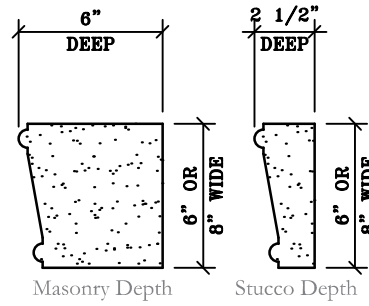

# WINDOWS - STANDARD PROFILES

Masonry Depth Stucco Depth

MO-907; 6" & 8" Wide  
Formerly Did Not Exist

Masonry Depth Stucco Depth

MO-908; 6" & 8" Wide  
Formerly 816 Profile

Masonry Depth Stucco Depth

MO-909; 6" & 8" Wide  
Formerly 802 Profile

Masonry Depth Stucco Depth

MO-910; 6" & 8" Wide  
Formerly # MO704

Masonry Depth Only

MO-911; 6" & 8" Wide  
Formerly 810 Profile

Masonry Depth Only

MO-912; 6" & 8" Wide  
Formerly # MO727

Masonry Depth Stucco Depth

MO-913; 6" & 8" Wide  
Formerly 800 Profile

Masonry Depth Stucco Depth

MO-914; 6" & 8" Wide  
Formerly 806 Profile

Masonry Depth Only

MO-915; 6" & 8" Wide  
Formerly # MO723

Masonry Depth

Stucco Depth

MO-916; 6" & 8" Wide  
Formerly # MO714