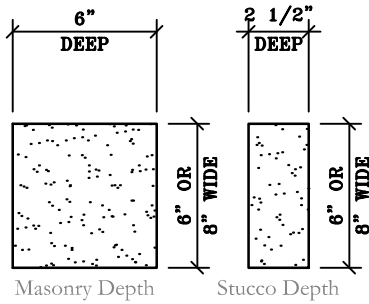

# WINDOWS - STANDARD PROFILES

Masonry Depth Stucco Depth

MO-907; 6" & 8" Wide  
Formerly Did Not Exist

Masonry Depth Stucco Depth

MO-908; 6" & 8" Wide  
Formerly 816 Profile

Masonry Depth Stucco Depth

MO-909; 6" & 8" Wide  
Formerly 802 Profile

Masonry Depth Stucco Depth

MO-910; 6" & 8" Wide  
Formerly # MO704

Masonry Depth Only

MO-911; 6" & 8" Wide  
Formerly 810 Profile

Masonry Depth Only

MO-912; 6" & 8" Wide  
Formerly # MO727

Masonry Depth Stucco Depth