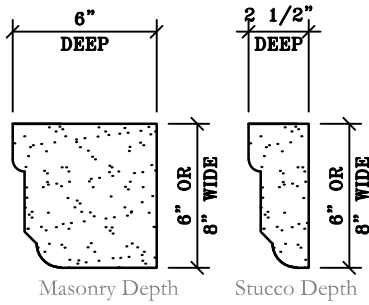

# WINDOWS - STANDARD PROFILES

Masonry Depth Stucco Depth

MO-907; 6" & 8" Wide  
Formerly Did Not Exist

Masonry Depth Stucco Depth

MO-908; 6" & 8" Wide  
Formerly 816 Profile

Masonry Depth Stucco Depth

MO-909; 6" & 8" Wide  
Formerly 802 Profile

Masonry Depth Stucco Depth

MO-910; 6" & 8" Wide  
Formerly # MO704

Masonry Depth Only

MO-911; 6" & 8" Wide  
Formerly 810 Profile

Masonry Depth Only

MO-912; 6" & 8" Wide  
Formerly # MO727

Masonry Depth Stucco Depth

MO-913; 6" & 8" Wide  
Formerly 800 Profile

Masonry Depth Stucco Depth

MO-914; 6" & 8" Wide  
Formerly 806 Profile

Masonry Depth Only

MO-915; 6" & 8" Wide  
Formerly # MO723

Masonry Depth

Stucco Depth

MO-916; 6" & 8" Wide  
Formerly # MO714