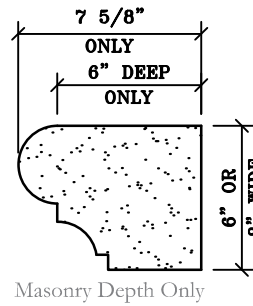

Masonry Depth Stucco Depth

MO-910; 6" & 8" Wide  
Formerly # MO704

Masonry Depth Only

MO-911; 6" & 8" Wide  
Formerly 810 Profile

Masonry Depth Only

MO-912; 6" & 8" Wide  
Formerly # MO727

Masonry Depth Stucco Depth

MO-913; 6" & 8" Wide  
Formerly 800 Profile

Masonry Depth Stucco Depth

MO-914; 6" & 8" Wide  
Formerly 806 Profile

Masonry Depth Only

MO-915; 6" & 8" Wide  
Formerly # MO723

Masonry Depth

Stucco Depth

MO-916; 6" & 8" Wide  
Formerly # MO714

Masonry Depth Only

MO-917; 6" & 8" Wide  
Formerly # MO705

Masonry Depth

MO-918; 6" & 8" Wide  
Formerly # MO701

Stucco Depth

Masonry Depth

MO-919; 6" & 8" Wide  
Formerly # MO716

Stucco Depth

## Notes:

1. All Window Profiles shall be provided in 24" lengths, typical.
2. MO-916, MO-917, MO-918 & MO-919 have depths that exceed 6" and therefore will not work with the optional plinth and keystones.