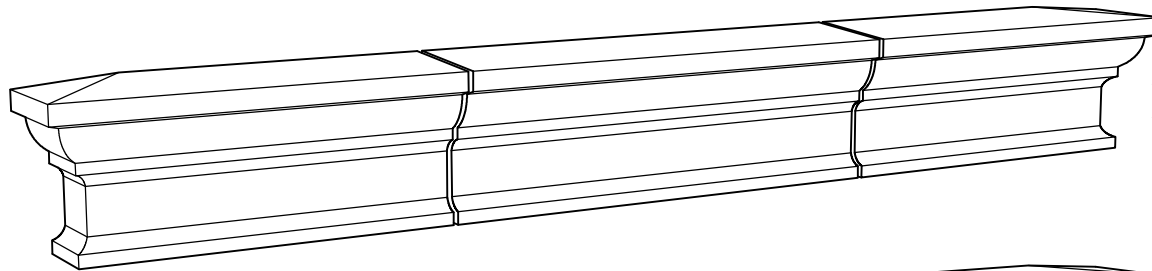

STANDARD SILLS - STUCCO DEPTH

SL-901
Formerly SL295

SL-902
Formerly SL294

SL-903
Formerly SL293

SL-904
Formerly SL291

SL-905
Formerly SL292

SL-906
Formerly SL290

Note:
These Sills are intended for use with the
2 1/2" stucco depth Window Profiles.