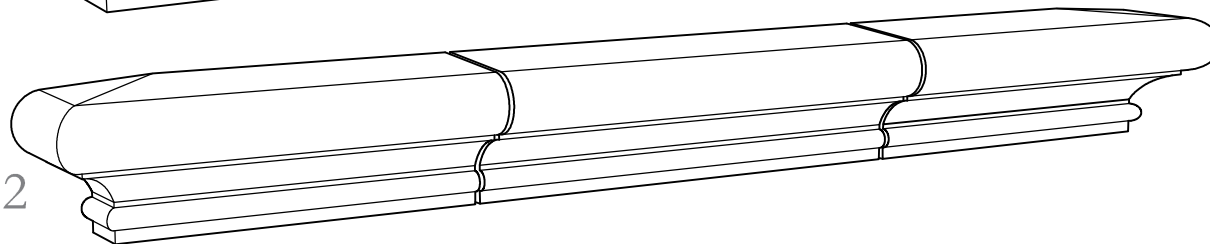

STANDARD SILLS - STUCCO DEPTH

SL-901
Formerly SL295

SL-902
Formerly SL294

SL-903
Formerly SL293

SL-904
Formerly SL291

SL-905
Formerly SL292

SL-906
Formerly SL290

Note:
These Sills are intended for use with the
2 1/2" stucco depth Window Profiles.