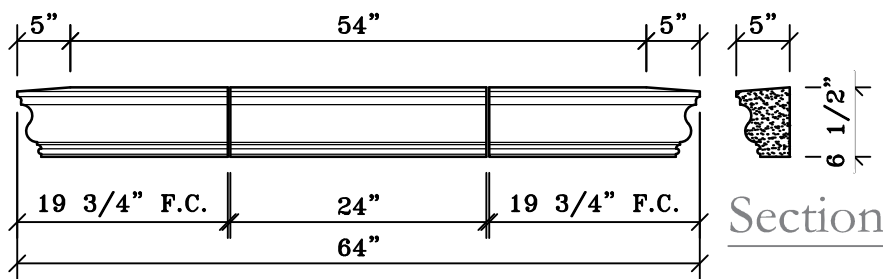

STANDARD SILLS - STUCCO DEPTH

Front SL-901
Formerly SL295

Front SL-904
Formerly SL291

Front SL-902
Formerly SL294

Front SL-905
Formerly SL292

Front SL-903
Formerly SL293

Front SL-906
Formerly SL290

Note:
These Sills are intended for use with the
2 1/2" stucco depth Window Profiles.