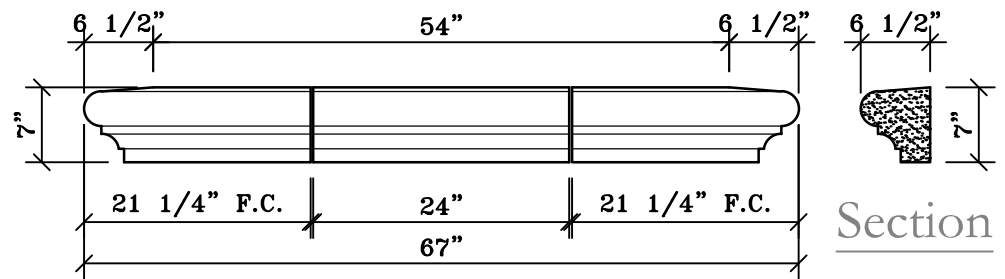

STANDARD SILLS - STUCCO DEPTH

Front SL-901
Formerly SL295

Front SL-904
Formerly SL291

Front SL-902
Formerly SL294

Front SL-905
Formerly SL292

Front SL-903
Formerly SL293

Front SL-906
Formerly SL290

Note:
These Sills are intended for use with the
2 1/2" stucco depth Window Profiles.