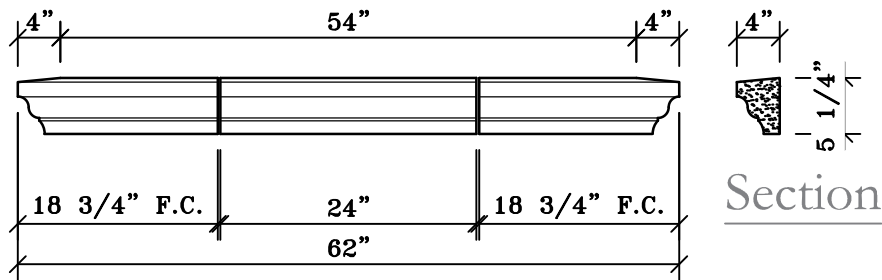

STANDARD SILLS - STUCCO DEPTH

Front SL-901
Formerly SL295

Front SL-904
Formerly SL291

Front SL-902
Formerly SL294

Front SL-905
Formerly SL292

Front SL-903
Formerly SL293

Front SL-906
Formerly SL290

Note:
These Sills are intended for use with the
2 1/2" stucco depth Window Profiles.