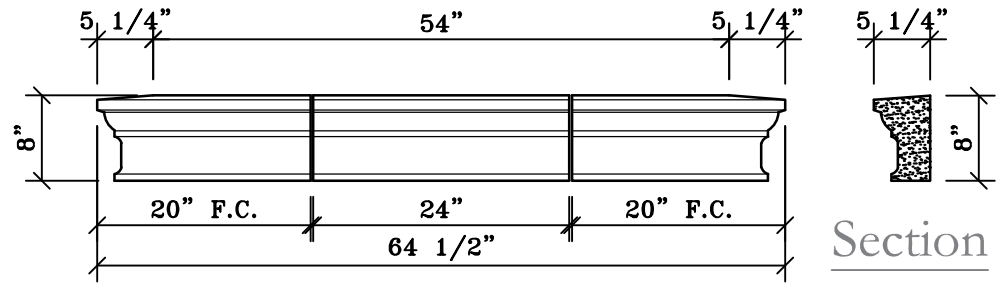

STANDARD SILLS - STUCCO DEPTH

Front SL-901
Formerly SL295

Front SL-904
Formerly SL291

Front SL-902
Formerly SL294

Front SL-905
Formerly SL292

Front SL-903
Formerly SL293

Front SL-906
Formerly SL290

Note:
These Sills are intended for use with the
2 1/2" stucco depth Window Profiles.