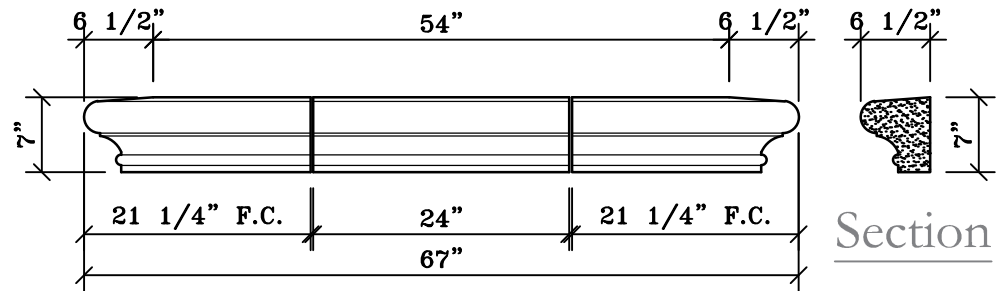

STANDARD SILLS - STUCCO DEPTH

Front SL-901
Formerly SL295

Front SL-904
Formerly SL291

Front SL-902
Formerly SL294

Front SL-905
Formerly SL292

Front SL-903
Formerly SL293

Front SL-906
Formerly SL290

Note:
These Sills are intended for use with the
2 1/2" stucco depth Window Profiles.