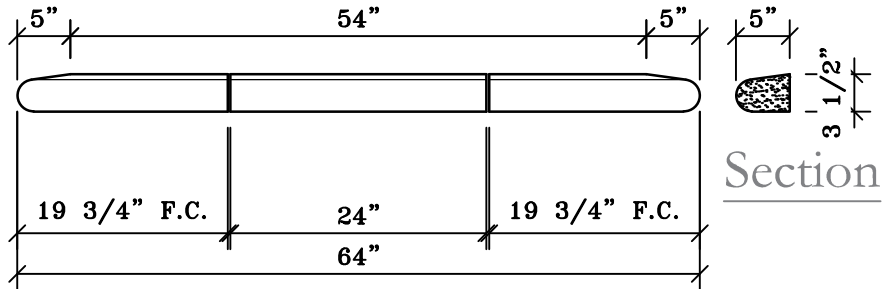

STANDARD SILLS - STUCCO DEPTH

Front SL-901
Formerly SL295

Front SL-904
Formerly SL291

Front SL-902
Formerly SL294

Front SL-905
Formerly SL292

Front SL-903
Formerly SL293

Front SL-906
Formerly SL290

Note:
These Sills are intended for use with the
2 1/2" stucco depth Window Profiles.